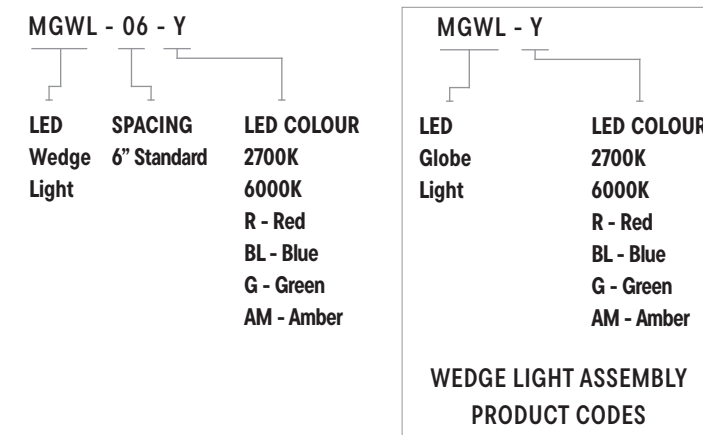

## APPLICATIONS

- Building outlines
- Under soffits
- Bridges
- Architectural features
- Coves
- Window decorations
- Decks and patios

## SPECIFICATIONS

<b>Product Code</b>		MGST-12-Y (Y: Colour temperature)
<b>Electrical</b>	Input Voltage	12V DC
	Power Consumption	.25W/Bulb
<b>Specs</b>	Colour Temperature	2700/6000K
	CRI	80+
	Lumen Output	15 Lumens/Bulb
	LED Colours	2700K, 6000K, Red, Blue, Green, Amber (Upon request)
	Efficacy	60 Lumens per watt
	Wiring	Directly wired to class 2, 24V power supply
	Dimmable	Yes
	Cable	PVC black SPT2, 16AWG outdoor rated
<b>Design</b>	Life Span	50,000 Hours
	Spacing	6"
	# per foot (304mm)	2
	Dimensions (Inches)	1.02" x 1.46"
<b>Warranty</b>	Dimensions (Millimeters)	26 x 37mm
	Finish	Black
	Max Single Run Length	100' (45.6M) Not to exceed 200 lamps
	Operating Temperature	-25°C to 65°C
	Approved Location	Indoor/Outdoor
<b>Warranty</b>		2 years
<b>Approvals</b>		cETLus

## PRODUCT CODES

Y: Colour temperature