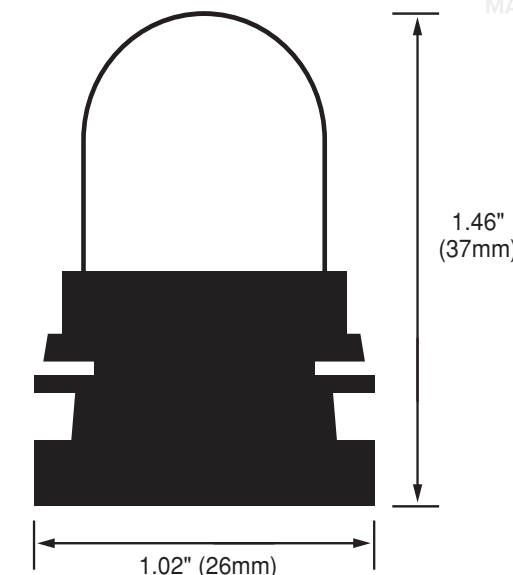

PRODUCT CODES

Y: Colour temperature

ACCESSORIES

INDOOR/OUTDOOR DIMMABLE DRIVERS

MLDRE-20-12-DM
Min 8 Watts, 32 Wedges
Max number of Wedges = 80
20 Watts
6.77" x 2.67" x 1.26" (171 x 68 x 32mm)

MLDRE-60-12-DM
Min 8 Watts, 32 Wedges
Max number of Wedges = 200
60 Watts
6.77" x 2.67" x 1.26" (171 x 68 x 32mm)

NOTE: For outdoor installations, please add E-KO-SR strain relief (2pcs/driver).

NON DIMMABLE DRIVERS

LEDDR-12-60W
Indoor/Outdoor driver
Max number of Wedges = 200
60W hardwire
Input: 100 - 240V AC
Output: 12V DC
9 11/16" x 2 9/16" x 2 1/16" (246 x 65 x 52mm)

LEDDR-12-20W-HW
Indoor driver
Max number of Wedges = 80
20W hardwire
Input: 100 - 240V AC
Output: 12V DC
4 1/8" x 4 1/8" x 1 1/2" (104.8 x 104.8 x 38.1mm)