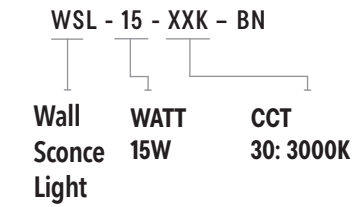

PRODUCT CODES