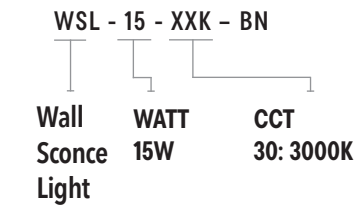

PRODUCT CODES