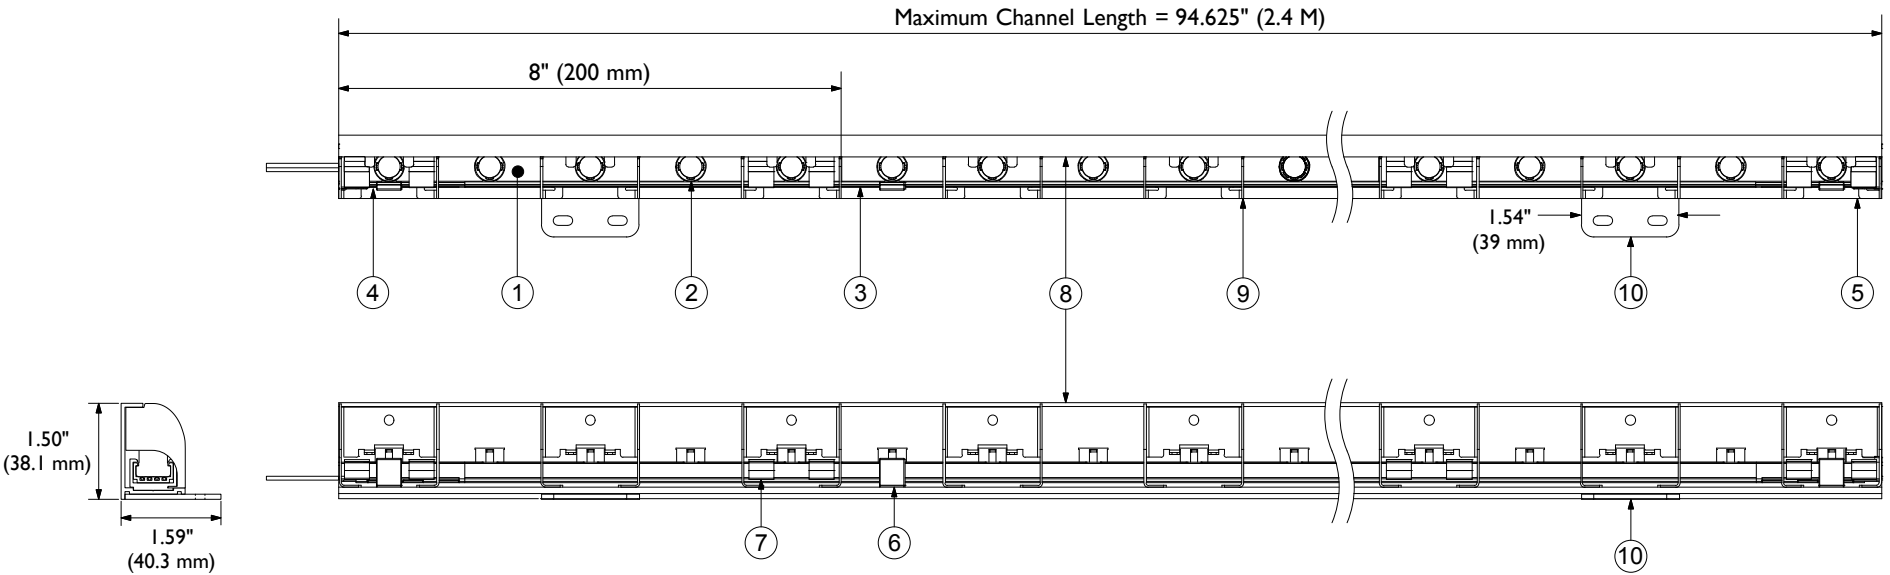

TLXWG-CHV-FB / Wall Grazer w/Channel, Louvers & Fixed Bracket

Catalog #	Light Bar	Max. Length
TLXWG-CHV-(2400, 2700, 3000)-FB	8 In. (200 mm)	94.625 In. / 2.4 M (12 Light Bars)

FB = Fixed Bracket

TokiLux Wall Grazer Specifications			
Input Voltage: 24 VDC			
Current: 167mA Per Light Bar			
Power: 4.0 W Per Light Bar			
LED Code	Color	Output	
2400	2400K	47.5 Lm Per Watt	285 Lm Per Ft.
2700	2700K	47.5 Lm Per Watt	285 Lm Per Ft.
3000	3000K	50.0 Lm Per Watt	300 Lm Per Ft.
Beam Spread: 18° X 48°			

TOKISTAR LIGHTING INC.

1015 E. DISCOVERY LANE
ANAHEIM, CA 92801
TEL: 714 772 7005 FAX: 714 772 7014
email: info@tokistar.com Website: tokistar.com

TokiLux WG w/Channel, Louver & Fixed Bracket Submittal	No.	Part	Material
Catalog#: TLXWG-CHV-(2400, 2700, 3000)-FB	1	Light Bar	Rigid Polycarbonate
Date: July 1, 2020	2	LED	Solid-State LED
Drawn By: R. Cordova	3	Rail	Rigid Polycarbonate
Scale: 1:2	4	Feed End	Rigid Polycarbonate
Weight: 230g/0.51 lb per ft.	5	End Cap	Rigid Polycarbonate
	6	Mounting Clamp	Polycarbonate
	7	Retainer Clip	Stainless Steel
	8	Extrusion / Glare Guard	Aluminum
	9	Louver	Aluminum
	10	Fixed Bracket	Aluminum