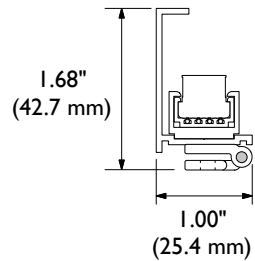

TLXWG-CH-AB/Wall Grazer w/Channel & Adjustable Bracket

Catalog #	Light Bar	Max. Length
TLXWG-CH-(2400, 2700, 3000)-AB	8 In. (200 mm)	94.625 In. / 2.4 M (12 Light Bars)

AB = Adjustable Bracket

TokiLux Wall Grazer Specifications			
Input Voltage: 24 VDC			
Current: 167mA Per Light Bar			
Power: 4.0 W Per Light Bar			
LED Code	Color	Output	
2400	2400K	47.5 Lm Per Watt	285 Lm Per Ft.
2700	2700K	47.5 Lm Per Watt	285 Lm Per Ft.
3000	3000K	50.0 Lm Per Watt	300 Lm Per Ft.
Beam Spread: 18° X 48°			

TOKISTAR LIGHTING INC.

1015 E. DISCOVERY LANE
ANAHEIM, CA 92801
TEL: 714 772 7005 FAX: 714 772 7014
email: info@tokistar.com Website: tokistar.com

TokiLux WG w/Channel & Adjustable Bracket Submittal	No.	Part	Material
Catalog#: TLXWG-CH-(2400, 2700, 3000)-AB	1	Light Bar	Rigid Polycarbonate
Date: July 1, 2020	2	LED	Solid-State LED
Drawn By: R. Cordova	3	Rail	Rigid Polycarbonate
Scale: 1:2	4	Feed End	Rigid Polycarbonate
Weight: 183g/0.40 lb per ft.	5	End Cap	Rigid Polycarbonate
	6	Mounting Clamp	Polycarbonate
	7	Adjustable Bracket	POM
	8	Extrusion	Aluminum