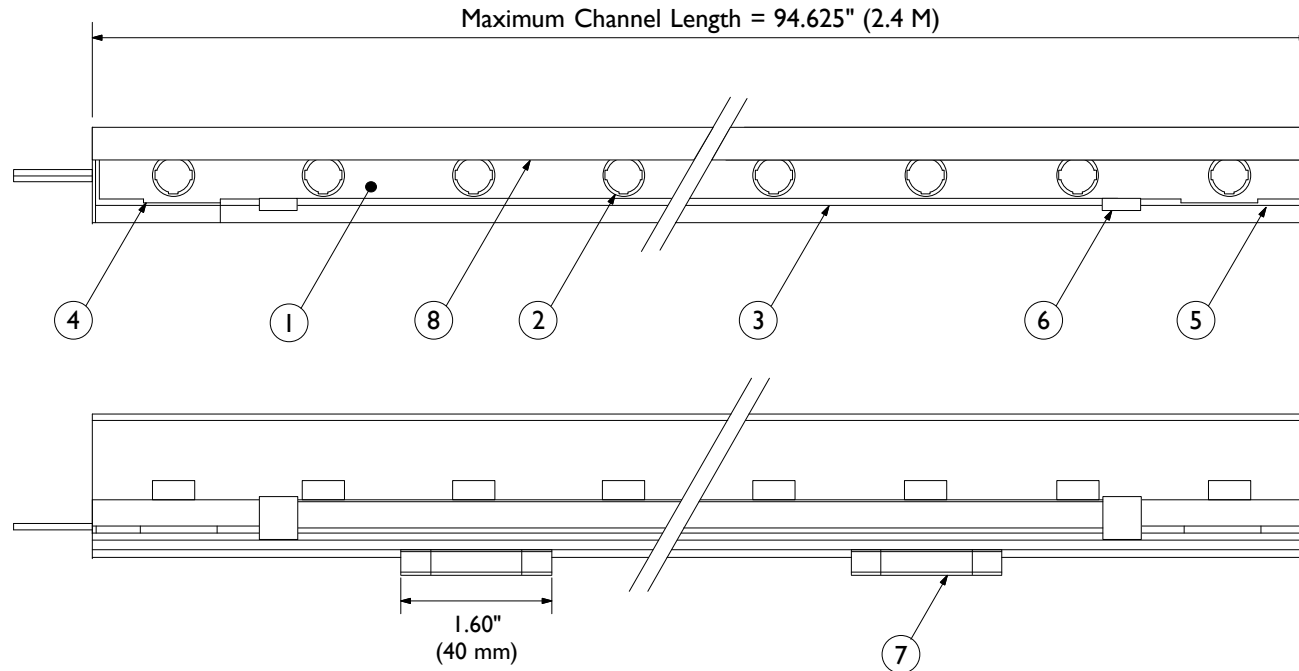

TLXWG-CH-AB/Wall Grazer w/Channel & Adjustable Bracket

Catalog #	Light Bar	Max. Length
TLXWG-CH-(2400, 2700, 3000)-AB	8 In. (200 mm)	94.625 In. / 2.4 M (12 Light Bars)

AB = Adjustable Bracket

TokiLux Wall Grazer Specifications			
Input Voltage: 24 VDC			
Current: 167mA Per Light Bar			
Power: 4.0 W Per Light Bar			
LED Code	Color	Output	
2400	2400K	47.5 Lm Per Watt	285 Lm Per Ft.
2700	2700K	47.5 Lm Per Watt	285 Lm Per Ft.
3000	3000K	50.0 Lm Per Watt	300 Lm Per Ft.
Beam Spread: 18° X 48°			

TOKISTAR LIGHTING INC.

1015 E. DISCOVERY LANE
ANAHEIM, CA 92801
TEL: 714 772 7005 FAX: 714 772 7014
email: info@tokistar.com Website: tokistar.com

TokiLux WG w/Channel & Adjustable Bracket Submittal	No.	Part	Material
Catalog#: TLXWG-CH-(2400, 2700, 3000)-AB	1	Light Bar	Rigid Polycarbonate
Date: July 1, 2020	2	LED	Solid-State LED
Drawn By: R. Cordova	3	Rail	Rigid Polycarbonate
Scale: 1:2	4	Feed End	Rigid Polycarbonate
Weight: 183g/0.40 lb per ft.	5	End Cap	Rigid Polycarbonate
	6	Mounting Clamp	Polycarbonate
	7	Adjustable Bracket	POM
	8	Extrusion	Aluminum