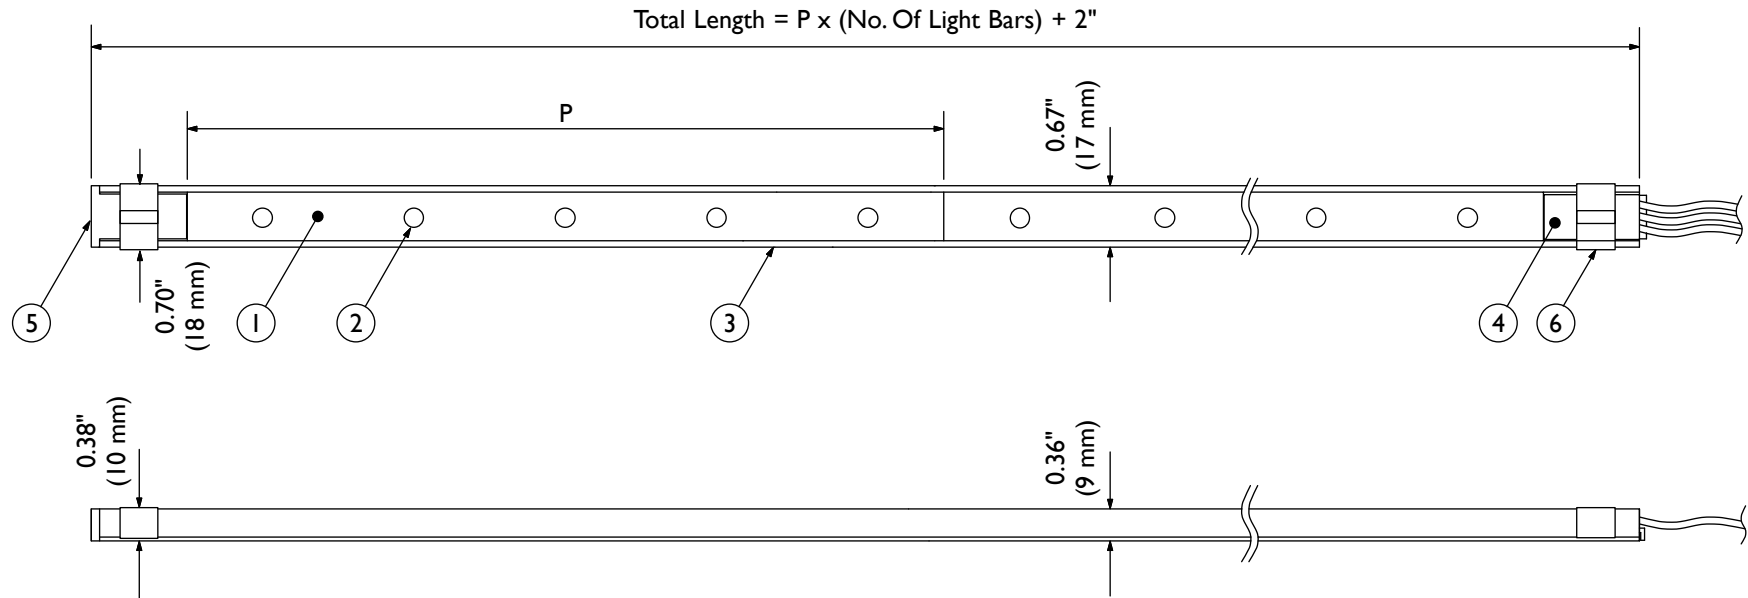

TokiLux KT / Kelvin Tuning Series

Catalog #	P (Light Bar)	Max. Length
TLX-KT-XX	8 In. (200 mm)	96.5 In. / 2.45 M (12 Light Bars)

XX = No. Of Light Bars

TokiLux KT Specifications			
Input Voltage: 24 VDC			
Current: 167mA Per Light Bar			
Power: 4.0 W Per Light Bar			
Led Code	Color	Output	
KT	2400K-4500K	27.5 Lm-55 Lm Per Watt	165 Lm-330 Lm Per Ft.

TOKISTAR LIGHTING INC.

1015 E. DISCOVERY LANE
ANAHEIM, CA 92801
TEL: 714 772 7005 FAX: 714 772 7014
email: info@tokistar.com Website: tokistar.com

TokiLux KT Submittal	No.	Part	Material
Catalog#: TLX-KT-XX	1	Light Bar	Rigid Polycarbonate
Date: July 1, 2020	2	LED	Solid-State LED
Drawn By: R. Cordova	3	Rail	Rigid Polycarbonate
Scale: 1:2	4	Feed End	Rigid Polycarbonate
Weight: 55g/0.13 lb per ft.	5	End Cap	Rigid Polycarbonate
	6	Retainer Clip	Stainless Steel