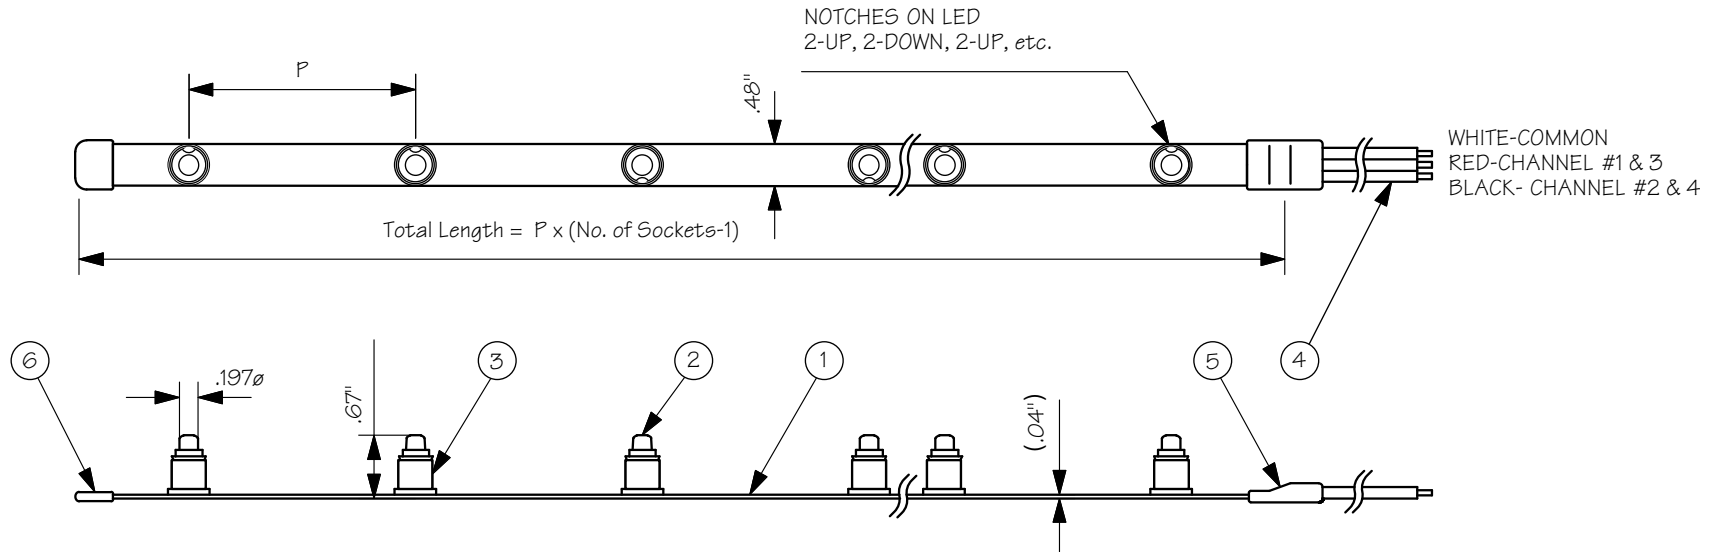

# TLW-0.15 Watt TOKILEDS®

CATALOG#	P (INCH)	MAX. LENGTH
TLW-30-__	1.2 ± .08	24 FT.
TLW-50-__	2 ± .08	43 FT.
TLW-80-__	3 ± .12	70 FT.
TLW-100-__	4 ± .16	84 FT.
TLW-150-__	6 ± .20	103 FT.

0.15 WATT TOKILED® 12VDC/12.5mA			
PART#	LED CODE	COLOR	LUMEN
TLED-LW	LW	2000K WHITE	3.0Lm
TLED-WW	WW	2400K WHITE	2.7Lm
TLED-IW	IW	3000K WHITE	3.3Lm
TLED-WH	WH	6500K WHITE	4.2Lm
TLED-AM	AM	AMBER	0.6Lm
TLED-BL	BL	BLUE	0.8Lm
TLED-GR	GR	GREEN	3.3Lm
TLED-MG	MG	MAGENTA	1.0Lm
TLED-PL	PL	PURPLE	0.6Lm
TLED-RD	RD	RED	0.4Lm

## TOKISTAR LIGHTING INC.

1015 E. DISCOVERY LANE  
ANAHEIM, CA 92801  
TEL: 714 772 7005 FAX: 714 772 7014  
email: info@tokistar.com Website: tokistar.com

TAPELIGHT SERIES SUBMITTAL	NO.	PART	MATERIAL
CATALOG#: TLW-__-__	1	WIRE	PVC INSULATION WITH PLATED COPPER CONDUCTOR
DATE: MAY 1, 2018	2	LED	SOLID STATE LED
DRAWN BY: R. CORDOVA	3	LAMP SOCKET	POLYCARBONATE WITH PLATED COPPER CONTACTS
SCALE: 1:2	4	LEAD WIRE	PVC INSULATION WITH PLATED #18 AWG X 3
WEIGHT: 25 g/ft.	5	CORD PROTECTOR	PVC
	6	END CAP	PVC