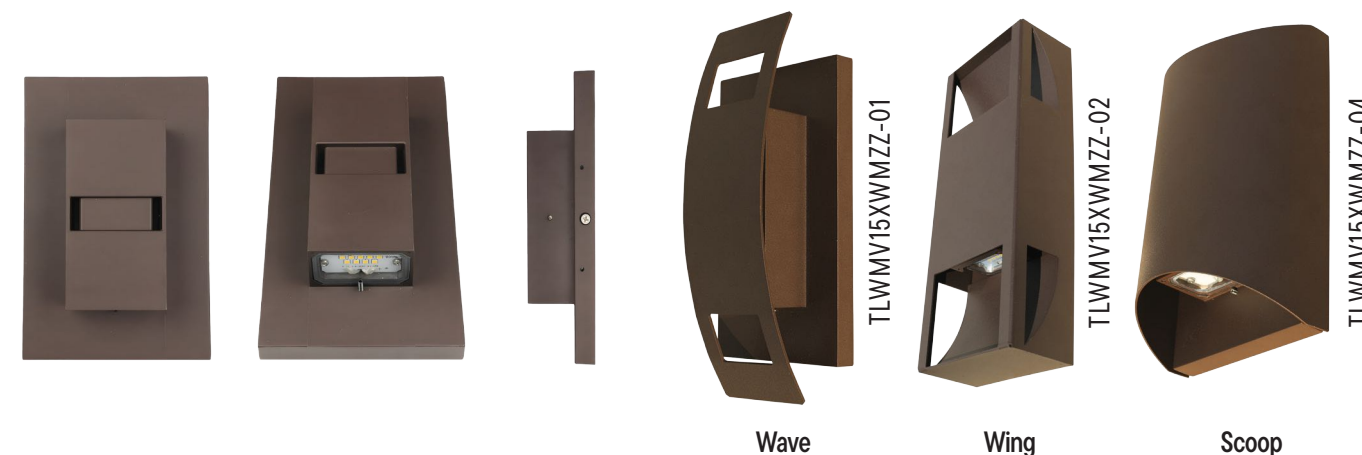

Outdoor Wall Sconce

A contemporary style wall sconce suitable for interior and exterior use. Available in three finishes and three interchangeable covers to suit a variety of applications,

FEATURES

- Housing: Rugged aluminum construction
- 120V - 277V AC input voltage
- Lumen output 1300LM
- CRI 80+
- LED life: 50,000 hours
- Powder coated finish
- 120° beam angle
- ADA compliant
- Finishes: Brown, Black and Silver
- Three interchangeable covers: Wave, Wing and Scoop
- cULus listed for wet locations

APPLICATIONS

- Exterior residential & commercial
- Entrance ways
- Hallway lighting
- Patio & deck Lights
- Hotel hallways & restaurants
- Stairways & lobbies

SPECIFICATIONS

Product Code		TLWMV15XWMZZ
Electrical	Input Voltage	120V - 277V AC
	Power Consumption	15W
Specs	Colour Temperature	3000/4000K
	CRI	80+
	Lumen Output	1300LM
	Efficacy (LM/W)	60
	Dimmable	No
	Beam Angle	120°
LED	Type	LUMILED 3030
	Life Span	>50,000 Hours
Design	Dimensions (Inches)	8 x 4 3/8 x 2 1/8"
	Dimensions (Millimeters)	203 x 111 x 54mm
	Finish	Powder coated finish
	Material	Aluminum
	Operating Temperature	-20 to +40°C
	Approved Location	Outdoor
	Mounting	Wall
Warranty	5 years	
Approvals	cULus listed for wet locations	

3 COVER OPTIONS (Sold separately)

PRODUCT CODES

DIAGRAM

TLWMV15XWMZZ

- LED Outdoor Sconce**
- COLOUR OF LED**
3 - 3000K
4 - 4000K
- FINISH**
BR - Brown
BK - Black
SV - Silver

DIAGRAMS (COVERS)