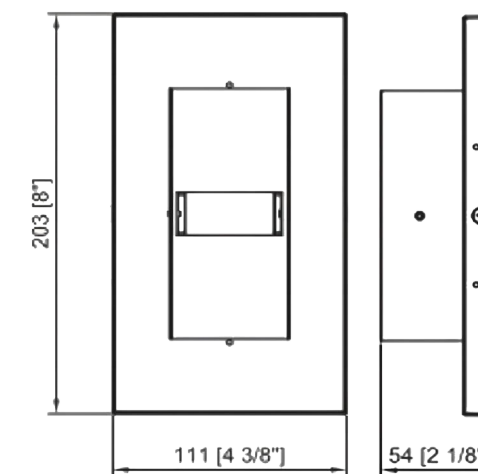

Outdoor Wall Sconce

A contemporary style wall sconce suitable for interior and exterior use. Available in three finishes and three interchangeable covers to suit a variety of applications,

FEATURES

- Housing: Rugged aluminum construction
- 120V - 277V AC input voltage
- Lumen output 1300LM
- CRI 80+
- LED life: 50,000 hours
- Powder coated finish
- 120° beam angle
- ADA compliant
- Finishes: Brown, Black and Silver
- Three interchangeable covers: Wave, Wing and Scoop
- cULus listed for wet locations

APPLICATIONS

- Exterior residential & commercial
- Entrance ways
- Hallway lighting
- Patio & deck Lights
- Hotel hallways & restaurants
- Stairways & lobbies

SPECIFICATIONS

Product Code		TLWMV15XWMZZ
Electrical	Input Voltage	120V - 277V AC
	Power Consumption	15W
Specs	Colour Temperature	3000/4000K
	CRI	80+
	Lumen Output	1300LM
	Efficacy (LM/W)	60
	Dimmable	No
	Beam Angle	120°
LED	Type	LUMILED 3030
	Life Span	>50,000 Hours
Design	Dimensions (Inches)	8 x 4 3/8 x 2 1/8"
	Dimensions (Millimeters)	203 x 111 x 54mm
	Finish	Powder coated finish
	Material	Aluminum
	Operating Temperature	-20 to +40°C
	Approved Location	Outdoor
	Mounting	Wall
Warranty	5 years	
Approvals	cULus listed for wet locations	

3 COVER OPTIONS (Sold separately)

PRODUCT CODES

DIAGRAM

TLWMV15XWMZZ

- **LED Outdoor Sconce**
- **COLOUR OF LED**
  3 - 3000K
  4 - 4000K
- **FINISH**
  BR - Brown
  BK - Black
  SV - Silver

DIAGRAMS (COVERS)