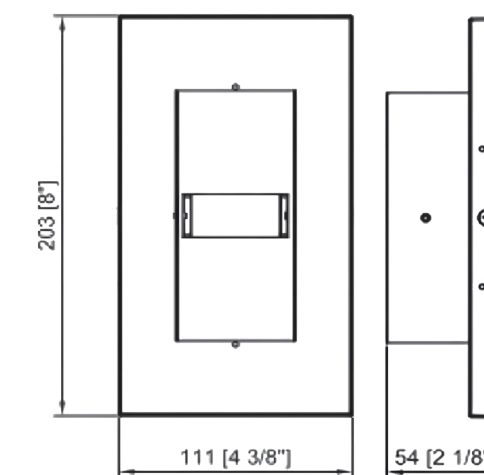

Outdoor Wall Sconce

A contemporary style wall sconce suitable for interior and exterior use. Available in three finishes and three interchangeable covers to suit a variety of applications,

FEATURES

- Housing: Rugged aluminum construction
- 120V - 277V AC input voltage
- Lumen output 1300LM
- CRI 80+
- LED life: 50,000 hours
- Powder coated finish
- 120° beam angle
- ADA compliant
- Finishes: Brown, Black and Silver
- Three interchangeable covers: Wave, Wing and Scoop
- cULus listed for wet locations

APPLICATIONS

- Exterior residential & commercial
- Entrance ways
- Hallway lighting
- Patio & deck Lights
- Hotel hallways & restaurants
- Stairways & lobbies

3 COVER OPTIONS (Sold separately)

PRODUCT CODES

DIAGRAM

SPECIFICATIONS		
Product Code	TLWMV15XWMZZ	
Electrical	Input Voltage	120V - 277V AC
	Power Consumption	15W
Specs	Colour Temperature	3000/4000K
	CRI	80+
	Lumen Output	1300LM
	Efficacy (LM/W)	60
	Dimmable	No
	Beam Angle	120°
LED	Type	LUMILED 3030
	Life Span	>50,000 Hours
Design	Dimensions (Inches)	8 x 4 3/8 x 2 1/8"
	Dimensions (Millimeters)	203 x 111 x 54mm
	Finish	Powder coated finish
	Material	Aluminum
	Operating Temperature	-20 to +40°C
	Approved Location	Outdoor
	Mounting	Wall
Warranty	5 years	
Approvals	cULus listed for wet locations	

TLWMV15XWMZZ

- **LED Outdoor Sconce**
- **COLOUR OF LED**
  3 - 3000K
  4 - 4000K
- **FINISH**
  BR - Brown
  BK - Black
  SV - Silver

DIAGRAMS (COVERS)