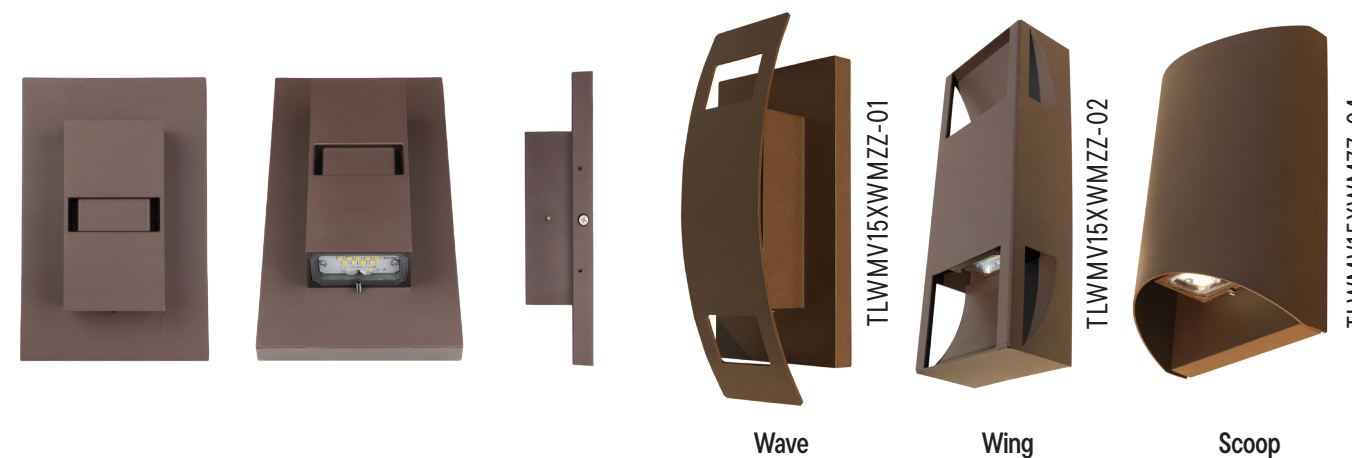

Outdoor Wall Sconce

A contemporary style wall sconce suitable for interior and exterior use. Available in three finishes and three interchangeable covers to suit a variety of applications,

FEATURES

- Housing: Rugged aluminum construction
- 120V - 277V AC input voltage
- Lumen output 1300LM
- CRI 80+
- LED life: 50,000 hours
- Powder coated finish
- 120° beam angle
- ADA compliant
- Finishes: Brown, Black and Silver
- Three interchangeable covers: Wave, Wing and Scoop
- cULus listed for wet locations

APPLICATIONS

- Exterior residential & commercial
- Entrance ways
- Hallway lighting
- Patio & deck Lights
- Hotel hallways & restaurants
- Stairways & lobbies

3 COVER OPTIONS (Sold separately)

PRODUCT CODES

DIAGRAM

SPECIFICATIONS		
Product Code	TLWMV15XWMZZ	
Electrical	Input Voltage	120V - 277V AC
	Power Consumption	15W
Specs	Colour Temperature	3000/4000K
	CRI	80+
	Lumen Output	1300LM
	Efficacy (LM/W)	60
	Dimmable	No
	Beam Angle	120°
LED	Type	LUMILED 3030
	Life Span	>50,000 Hours
Design	Dimensions (Inches)	8 x 4 3/8 x 2 1/8"
	Dimensions (Millimeters)	203 x 111 x 54mm
	Finish	Powder coated finish
	Material	Aluminum
	Operating Temperature	-20 to +40°C
	Approved Location	Outdoor
	Mounting	Wall
Warranty	5 years	
Approvals	cULus listed for wet locations	

TLWMV15XWMZZ

- LED Outdoor Sconce**
- COLOUR OF LED**
3 - 3000K
4 - 4000K
- FINISH**
BR - Brown
BK - Black
SV - Silver

DIAGRAMS (COVERS)