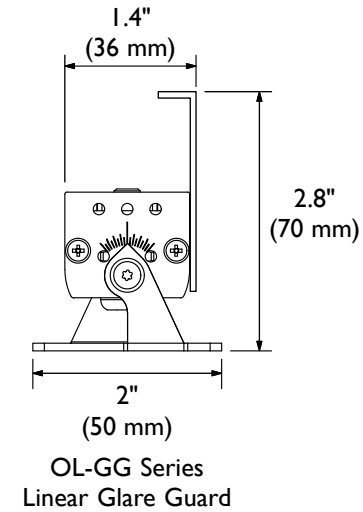

O'Links Series - 3 LED Fixture Submittal

Catalog#	Watts Per Fixture	Max. Length
OL-(2700, 3000, 4000)-15D-3	6.3 (2.1W Per LED)	6 Fixtures (37.8W)
OL-GG-(2700, 3000, 4000)-15D-3	6.3 (2.1W Per LED)	6 Fixtures (37.8W)
OL-GGL-(2700, 3000, 4000)-15D-3	6.3 (2.1W Per LED)	6 Fixtures (37.8W)

O'Links Series Specifications	
Current: 700mA	
Power: 2.1 W Per LED	
IP Rating: 66	
CRI Value: 85	
Color	Output
2700K	150 Lm Per LED
3000K	160 Lm Per LED
4000K	180 Lm Per LED

TOKISTAR LIGHTING INC.
 1015 E. DISCOVERY LANE
 ANAHEIM, CA 92801
 TEL: 714 772 7005 FAX: 714 772 7014
 email: info@tokistar.com Website: tokistar.com

O'Links Series Submittal	No.	Part	Material
Catalog#: OL-(GG, GGL)-(2700, 3000, 4000)-15D-3	1	Extrusion	Anodized Aluminum
Date: December 1, 2018	2	LED	Solid State LED
Drawn By: R. Cordova	3	Cover	Anodized Aluminum
Scale: 1:2	4	Adjustable Mounting Bracket	Stainless Steel
Weight: 230g per fixture	5	Power Cable	PVC Insulation (#18 AWG x 2)
	6	Connectors	Nylon (weather-resistant) IP67 rating