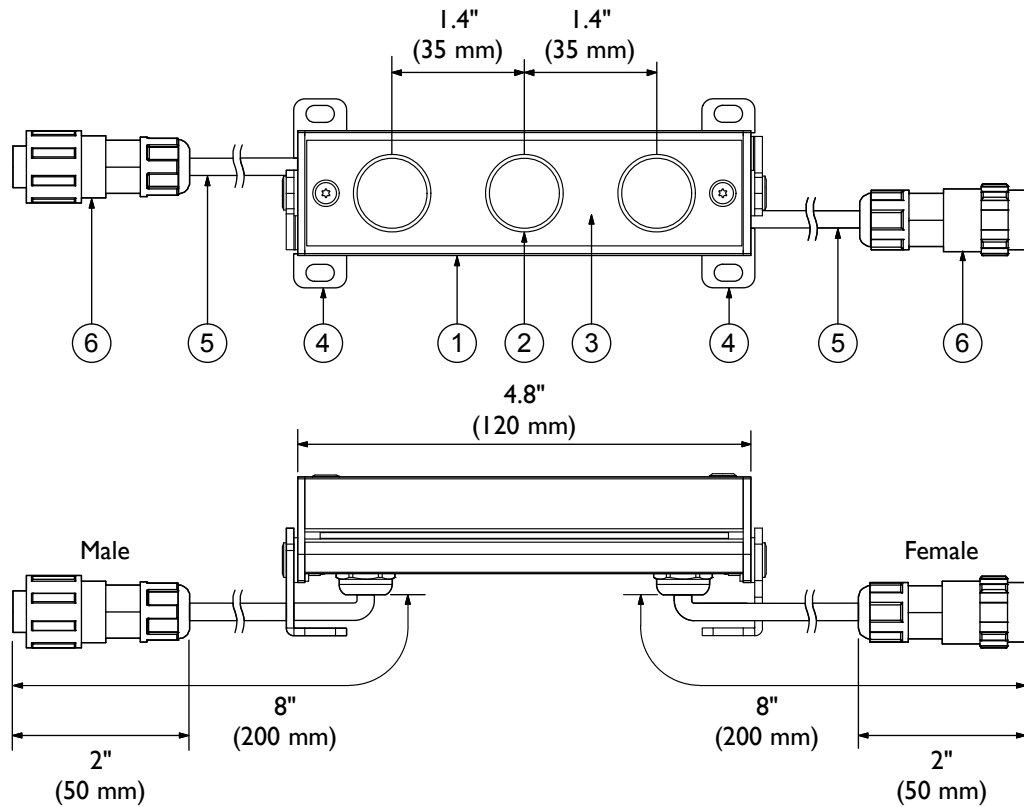

O'Links Series - 3 LED Fixture Submittal

Catalog#	Watts Per Fixture	Max. Length
OL-(2700, 3000, 4000)-15D-3	6.3 (2.1W Per LED)	6 Fixtures (37.8W)
OL-GG-(2700, 3000, 4000)-15D-3	6.3 (2.1W Per LED)	6 Fixtures (37.8W)
OL-GGL-(2700, 3000, 4000)-15D-3	6.3 (2.1W Per LED)	6 Fixtures (37.8W)

O'Links Series Specifications	
Current: 700mA	
Power: 2.1 W Per LED	
IP Rating: 66	
CRI Value: 85	
Color	Output
2700K	150 Lm Per LED
3000K	160 Lm Per LED
4000K	180 Lm Per LED

TOKISTAR LIGHTING INC.
 1015 E. DISCOVERY LANE
 ANAHEIM, CA 92801
 TEL: 714 772 7005 FAX: 714 772 7014
 email: info@tokistar.com Website: tokistar.com

O'Links Series Submittal	No.	Part	Material
Catalog#: OL-(GG, GGL)-(2700, 3000, 4000)-15D-3	1	Extrusion	Anodized Aluminum
Date: December 1, 2018	2	LED	Solid State LED
Drawn By: R. Cordova	3	Cover	Anodized Aluminum
Scale: 1:2	4	Adjustable Mounting Bracket	Stainless Steel
Weight: 230g per fixture	5	Power Cable	PVC Insulation (#18 AWG x 2)
	6	Connectors	Nylon (weather-resistant) IP67 rating