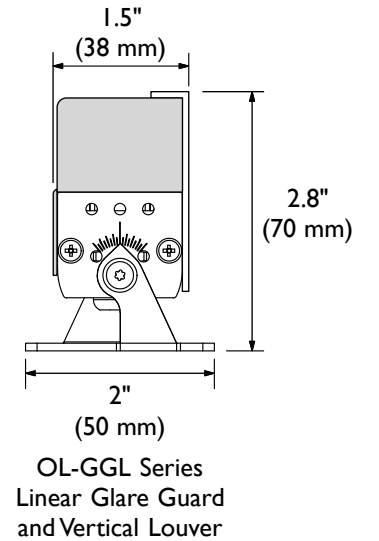

O'Links Series - 3 LED Fixture Submittal

Catalog#	Watts Per Fixture	Max. Length
OL-(2700, 3000, 4000)-15D-3	6.3 (2.1W Per LED)	6 Fixtures (37.8W)
OL-GG-(2700, 3000, 4000)-15D-3	6.3 (2.1W Per LED)	6 Fixtures (37.8W)
OL-GGL-(2700, 3000, 4000)-15D-3	6.3 (2.1W Per LED)	6 Fixtures (37.8W)

O'Links Series Specifications	
Current: 700mA	
Power: 2.1 W Per LED	
IP Rating: 66	
CRI Value: 85	
Color	Output
2700K	150 Lm Per LED
3000K	160 Lm Per LED
4000K	180 Lm Per LED

TOKISTAR LIGHTING INC.
 1015 E. DISCOVERY LANE
 ANAHEIM, CA 92801
 TEL: 714 772 7005 FAX: 714 772 7014
 email: info@tokistar.com Website: tokistar.com

O'Links Series Submittal	No.	Part	Material
Catalog#: OL-(GG, GGL)-(2700, 3000, 4000)-15D-3	1	Extrusion	Anodized Aluminum
Date: December 1, 2018	2	LED	Solid State LED
Drawn By: R. Cordova	3	Cover	Anodized Aluminum
Scale: 1:2	4	Adjustable Mounting Bracket	Stainless Steel
Weight: 230g per fixture	5	Power Cable	PVC Insulation (#18 AWG x 2)
	6	Connectors	Nylon (weather-resistant) IP67 rating