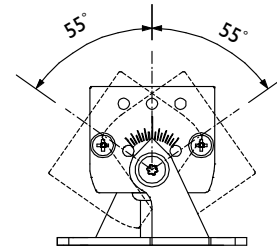

O'Links Series - 3 LED Fixture Submittal

Catalog#	Watts Per Fixture	Max. Length
OL-(2700, 3000, 4000)-15D-3	6.3 (2.1W Per LED)	6 Fixtures (37.8W)
OL-GG-(2700, 3000, 4000)-15D-3	6.3 (2.1W Per LED)	6 Fixtures (37.8W)
OL-GGL-(2700, 3000, 4000)-15D-3	6.3 (2.1W Per LED)	6 Fixtures (37.8W)

O'Links Series Submittal	No.	Part	Material
Catalog#: OL-(GG, GGL)-(2700, 3000, 4000)-15D-3	1	Extrusion	Anodized Aluminum
Date: December 1, 2018	2	LED	Solid State LED
Drawn By: R. Cordova	3	Cover	Anodized Aluminum
Scale: 1:2	4	Adjustable Mounting Bracket	Stainless Steel
Weight: 230g per fixture	5	Power Cable	PVC Insulation (#18 AWG x 2)
	6	Connectors	Nylon (weather-resistant) IP67 rating