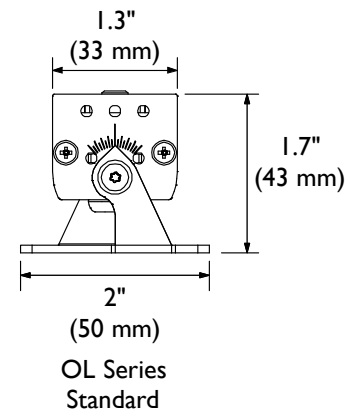

O'Links Series - 3 LED Fixture Submittal

Catalog#	Watts Per Fixture	Max. Length
OL-(2700, 3000, 4000)-15D-3	6.3 (2.1W Per LED)	6 Fixtures (37.8W)
OL-GG-(2700, 3000, 4000)-15D-3	6.3 (2.1W Per LED)	6 Fixtures (37.8W)
OL-GGL-(2700, 3000, 4000)-15D-3	6.3 (2.1W Per LED)	6 Fixtures (37.8W)

O'Links Series Specifications	
Current: 700mA	
Power: 2.1 W Per LED	
IP Rating: 66	
CRI Value: 85	
Color	Output
2700K	150 Lm Per LED
3000K	160 Lm Per LED
4000K	180 Lm Per LED

TOKISTAR LIGHTING INC.
 1015 E. DISCOVERY LANE
 ANAHEIM, CA 92801
 TEL: 714 772 7005 FAX: 714 772 7014
 email: info@tokistar.com Website: tokistar.com

O'Links Series Submittal	No.	Part	Material
Catalog#: OL-(GG, GGL)-(2700, 3000, 4000)-15D-3	1	Extrusion	Anodized Aluminum
Date: December 1, 2018	2	LED	Solid State LED
Drawn By: R. Cordova	3	Cover	Anodized Aluminum
Scale: 1:2	4	Adjustable Mounting Bracket	Stainless Steel
Weight: 230g per fixture	5	Power Cable	PVC Insulation (#18 AWG x 2)
	6	Connectors	Nylon (weather-resistant) IP67 rating