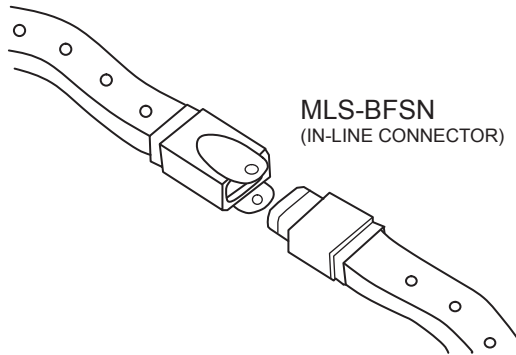

MLS-SFHN  
(END CAP)

MLS-BFMS-XX  
(POWER CONNECTOR)

MLS-BFSN  
(IN-LINE CONNECTOR)

### Specifications

Dimensions	1/4" X 1/2" (6mm X 12mm).
PVC body colour	Clear
LED spacing	1" (25.4mm)
Colour Specifications	3000K (+/- 200K)
Voltage	24 volt
Cutting Lengths	6" (152.4mm)
Maximum Length	90' (27.4m)
Power Consumption	0.96 watts/ft
Average LED Life	40,000 hours rated life at L70
Lumens	55lm/ft
Type LED	3020
CRI	70
Beam Angle	120°
Min/Max Surface temperature for Mounting	-40°C – 40°C (-40°F – 104°F)

#### Revisions:

4		
3		
2		
1		

Project:

Part number: MLS-ESTRIP-HP-WW-1-24

Scale: NTS

Product: LED ESTRIP WARM WHITE, SPACING 1"

Type:

Date: