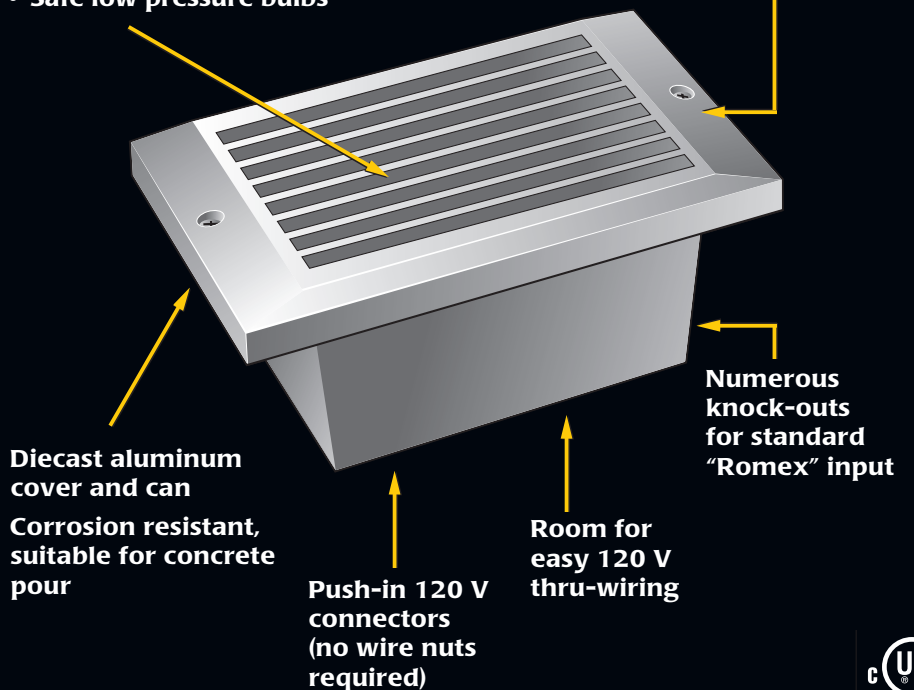

XENON STEP LIGHT

Magic Lite Ltd. presents the newest addition to its Xenon product group – Xenon Step Light

Xenon Step Light (XSL) utilizes the same 18 watt xenon lamp technology as our highly successful Xenon Task Light (XTL) and our Xenon Mini Light (XML). Xenon Step Light is made of die cast aluminum and comes complete with 12 volt transformer and housing for easy installation into walls of any construction.

There are three decorative cover types to choose from: Louvre, Scoop or Prism. Each cover is available in White, Black, Brushed Aluminum or Bronze.

Xenon Step Light by Magic Lite Ltd. provides a safe, attractive and affordable way to light stairs, hallways and aisleways.

Wide mounting flange works well on all surfaces, including drywall

XENON STEP LIGHT *provides a safe, attractive and affordable way to light stairs, hallways and aiseways.*

Scoop Cover: Bronze, White, Brushed Aluminum, Black
Cover: 7.5"L x 4.625"W x 1.5"D Can: 5.5"L x 4"W x 2.5"D