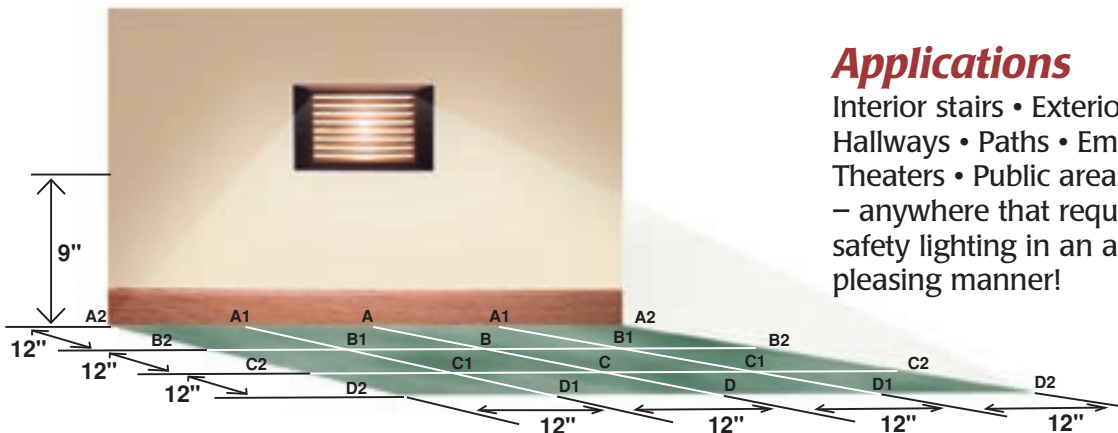

Xenon Step Light

Floor Photometrics

GRID LOCATION:	A	A1	A2	B	B1	B2	C	C1	C2	D	D1	D2
ILLUMINANCE IN FOOTCANDLES:	0	0	0	8.1	2.3	.4	3.5	2.0	.6	1.3	1.0	.5