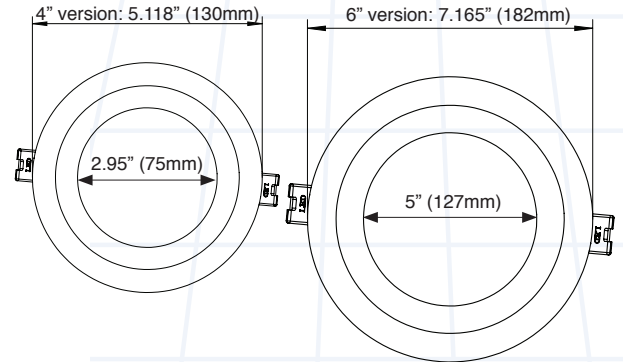

Limited warranty: This fixture is free from defects in materials and workmanship for a period of 3 years from date of purchase.

Specifications

LED Regressed Down Light CCT	
Product Code	CCT switch adjustable: RGL-4B-9W-SW RGL-6B-12W-SW
	CCT bluetooth adjustable: RGL-4B-9W-BT RGL-6B-12W-BT
Colour Temperature	Slider Switch CCT Adjustable: 2700/3000/4000K Bluetooth CCT Adjustable: 2700-5000K
Input Voltage	AC 100-277V
Power Consumption (W)	4" = 9 watts 6" = 12 watts
Lumen Output	4" = 630LM 6" = 840LM
Luminous Efficacy	70LM/W
Operating Temperature	-20°C to 40°C
Colour Rendering Index	90+
Installation Hole size:	4" = 4.13" (105mm) 6" = 6.18" (157mm)
LED Life (hours)	50,000
Approvals	cETLus, Energy Star