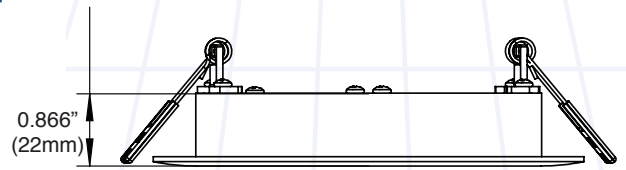

Limited warranty: This fixture is free from defects in materials and workmanship for a period of 3 years from date of purchase.

Specifications

LED Regressed Down Light CCT	
Product Code	CCT switch adjustable: RGL-4B-9W-SW RGL-6B-12W-SW
	CCT bluetooth adjustable: RGL-4B-9W-BT RGL-6B-12W-BT
Colour Temperature	Slider Switch CCT Adjustable: 2700/3000/4000K Bluetooth CCT Adjustable: 2700-5000K
Input Voltage	AC 100-277V
Power Consumption (W)	4" = 9 watts 6" = 12 watts
Lumen Output	4" = 630LM 6" = 840LM
Luminous Efficacy	70LM/W
Operating Temperature	-20°C to 40°C
Colour Rendering Index	90+
Installation Hole size:	4" = 4.13" (105mm) 6" = 6.18" (157mm)
LED Life (hours)	50,000
Approvals	cETLus, Energy Star