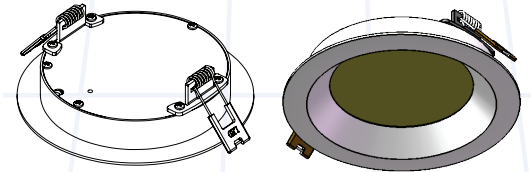

Regressed to reduce glare

Trim Rings
Sold Separately

RGL-4-TR-XX
RGL-6-TR-XX

XX= BK (Black)
BZ (Bronze)
SN (Satin Nickel)

Features

- ✓ Two convenient options: Slider Switch CCT Adjustable (2700/3000/4000K) and Bluetooth CCT Adjustable (2700-5000K) through the free smartphone app
- ✓ 120° beam spread
- ✓ Two spring loaded clips to attach to any ceiling material
- ✓ White finish. Interchangeable satin nickel, black and bronze trim rings available (sold separately).
- ✓ Regressed design to reduce glare
- ✓ Suitable for damp locations
- ✓ The driver is wired for 120V input
- ✓ Optional 347V Step-Down Transformer
- ✓ 90+ CRI
- ✓ 50,000 hour life
- ✓ 3 year limited warranty
- ✓ cETLus and Energy Star listed

Finish

White finish. Interchangeable satin nickel, black and bronze trim rings available (sold separately).

Electrical

The driver is wired for 120V input.

Certification

cETLus listed for damp locations.

Warranty

Limited warranty: This fixture is free from defects in materials and workmanship for a period of 3 years from date of purchase.

Specifications

LED Regressed Down Light CCT	
Product Code	CCT switch adjustable: RGL-4B-9W-SW RGL-6B-12W-SW
	CCT bluetooth adjustable: RGL-4B-9W-BT RGL-6B-12W-BT
Colour Temperature	Slider Switch CCT Adjustable: 2700/3000/4000K Bluetooth CCT Adjustable: 2700-5000K
Input Voltage	AC 100-277V
Power Consumption (W)	4" = 9 watts 6" = 12 watts
Lumen Output	4" = 630LM 6" = 840LM
Luminous Efficacy	70LM/W
Operating Temperature	-20°C to 40°C
Colour Rendering Index	90+
Installation Hole size:	4" = 4.13" (105mm) 6" = 6.18" (157mm)
LED Life (hours)	50,000
Approvals	cETLus, Energy Star