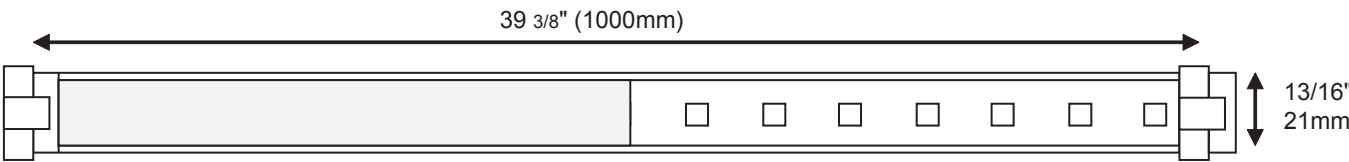

Specifications

LED Type 0.5W SMD PLCC-2 LEDs
 Size (mm) 1000 x 16 x 10
 Power Per Strip 12W
 Colour RGB
 Lens Clear
 Viewing angle 120°
 Lumen Output 840
 Operating Voltage 24v
 LED Qty. per strip 60
 Approvals cULus

Mounting Options

Rotary Mounting Clip

Revisions:

4		
3		
2		
1		

Project:	Part number: LV-HS-RGB-24T2-3	Scale: NTS
Product: LED HARDHARDSTRIP RGB 1000mm 12W 120°	Type:	Date: