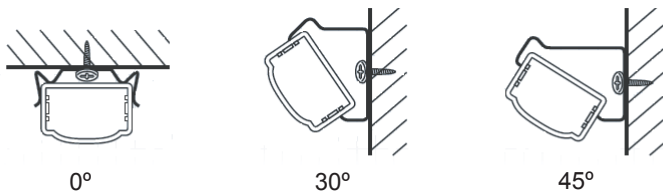

Specifications

LED Type 0.5W SMD PLCC-2 LEDs
 Size (mm) 1000 x 16 x 10
 Power Per Strip 12W
 Colour RGB
 Lens Clear
 Viewing angle 120°
 Lumen Output 840
 Operating Voltage 24v
 LED Qty. per strip 60
 Approvals cULus

Mounting Options

Rotary Mounting Clip

Revisions:

4		
3		
2		
1		

Project:	Part number: LV-HS-RGB-24T2-3	Scale: NTS
Product: LED HARDHARDSTRIP RGB 1000mm 12W 120°	Type:	Date: