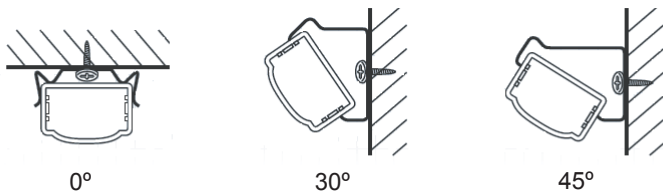

**Specifications**

LED Type 0.5W SMD PLCC-2 LEDs  
 Size (mm) 500 x 16 x 10  
 Power Per Strip 6W  
 Colour RGB  
 Lens Clear  
 Viewing angle 120°  
 Dimmable Yes  
 Lumen Output 420  
 Operating Voltage 24v  
 LED Qty. per strip 30  
 Approvals cULus

**Mounting Options**

Rotary Mounting Clip

Revisions:

4		
3		
2		
1		

	Project:	Part number: LV-HS-RGB-24T2-2	Scale: NTS
	Product: LED HARDHARDSTRIP RGB 500mm 6W 120°	Type:	Date: