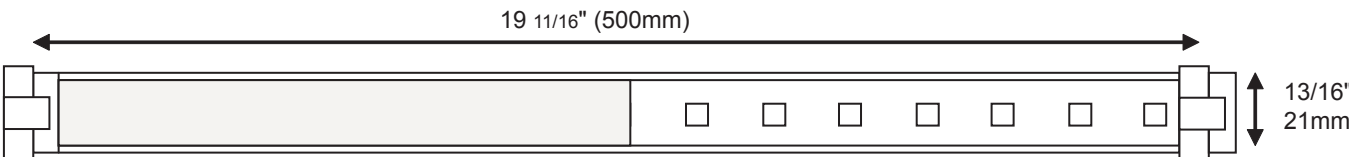

**Specifications**

LED Type 0.5W SMD PLCC-2 LEDs  
 Size (mm) 500 x 16 x 10  
 Power Per Strip 6W  
 Colour RGB  
 Lens Clear  
 Viewing angle 120°  
 Dimmable Yes  
 Lumen Output 420  
 Operating Voltage 24v  
 LED Qty. per strip 30  
 Approvals cULus

**Mounting Options**

Rotary Mounting Clip

Revisions:

4		
3		
2		
1		

	Project:	Part number: LV-HS-RGB-24T2-2	Scale: NTS
	Product: LED HARDHARDSTRIP RGB 500mm 6W 120°	Type:	Date: