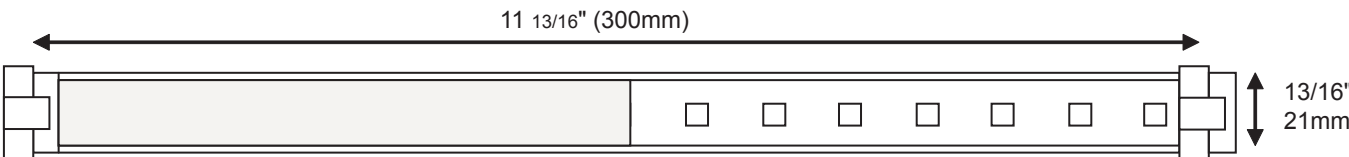

**Specifications**

LED Type 0.5W SMD PLCC-2 LEDs  
 Size (mm) 300 x 16 x 10  
 Power Per Strip 3.6W  
 Colour RGB  
 Lens Clear  
 Viewing angle 120°  
 Dimmable Yes  
 Lumen Output 280  
 Operating Voltage 24v  
 LED Qty. per strip 18  
 Approvals cULus

**Mounting Options**

Rotary Mounting Clip

Revisions:

4		
3		
2		
1		

Project:

Part number: LV-HS-RGB-24T2-1

Scale: NTS

Product: LED HARDHARDSTRIP RGB 300mm 3.6W 120°