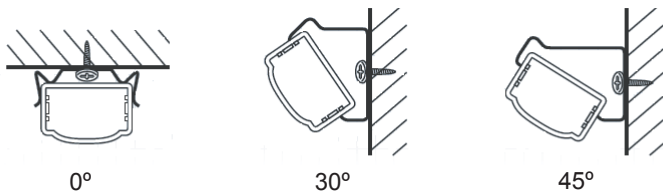

**Specifications**

LED Type 0.5W SMD PLCC-2 LEDs  
 Size (mm) 300 x 16 x 10  
 Power Per Strip 3.6W  
 Colour RGB  
 Lens Clear  
 Viewing angle 120°  
 Dimmable Yes  
 Lumen Output 280  
 Operating Voltage 24v  
 LED Qty. per strip 18  
 Approvals cULus

**Mounting Options**

Rotary Mounting Clip

Revisions:

4		
3		
2		
1		

Project:

Part number: LV-HS-RGB-24T2-1

Scale: NTS

Product: LED HARDHARDSTRIP RGB 300mm 3.6W 120°