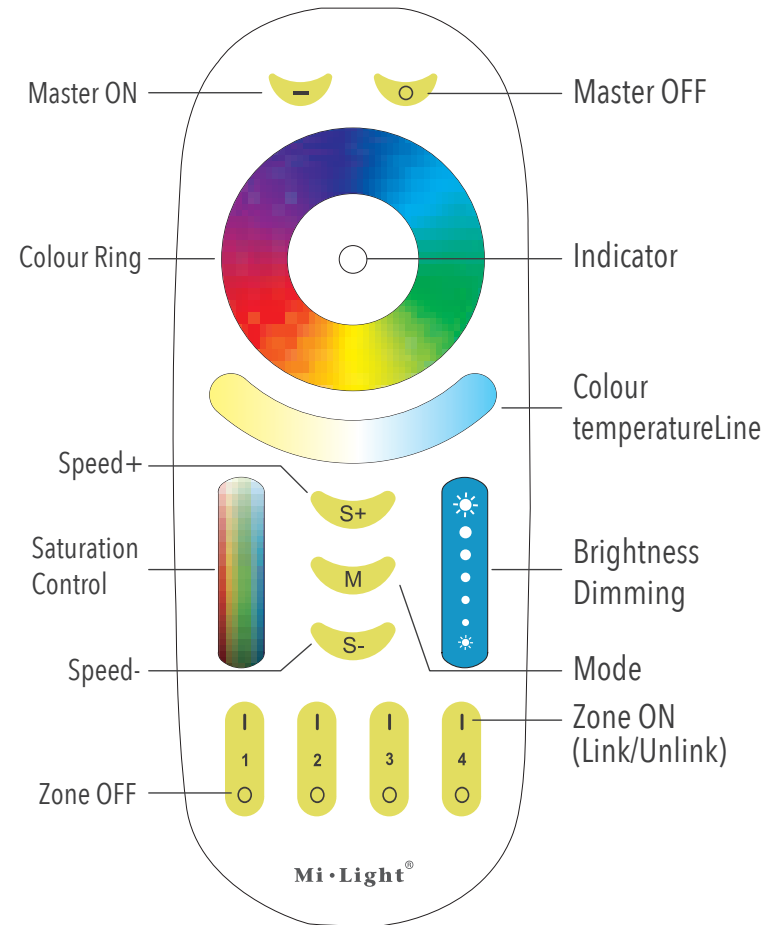

Voltage: 3V (2*AAA battery)
 Transmission Frequency: 2.4GHz
 Control Distance: 30m
 Size: 138mm*56mm*20mm

Revisions:

4		
3		
2		
1		

Project:	Part number: LT-WIFI-RM	Scale: NTS
Product: 4-ZONE RGB / RGBW / CCT REMOTE	Type:	Date: