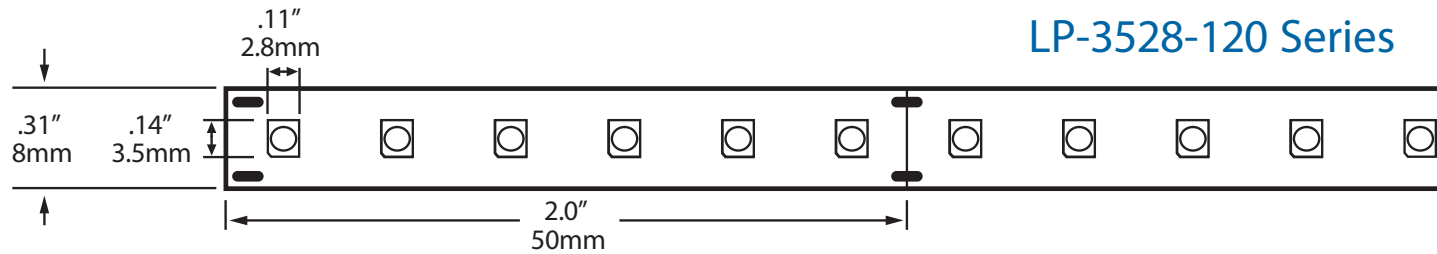

**PRODUCT CODE:**

**LP - 3528 - 120 - 24 - YY - H90**

LED Colour  
3000K  
4000K  
6500K

Electrical 24V DC, 2.9 W/ft  
LED Type High Brightness 3528 Epistar LEDs  
Viewing Angle 120°  
LED Life 50,000 hours to 70% initial lumen output  
LED Spacing 8.3mm  
# of LEDs per foot (304mm) 36  
Maximum Single Run 31'  
Custom Cuttable 2" (50mm)  
Lumen Output 257 Lumens per ft Cool White  
234 Lumens per ft Neutral White  
225 Lumens per ft Warm White  
Efficacy 88 LPW Cool White, 80 LPW Neutral White,  
77 LPW Warm White  
Colour Temperature Warm White 3000K, Neutral White 4000K,  
Cool White 6500K  
CRI > 90  
Approvals cETLus

**LP-3528-120 Series**

Revisions:

4		
3		
2		
1		

Project:

Part number: LP-3528-120-24-YY-H90

Scale: NTS

Product: HIGH DENSITY LED STRIP SERIES LOW POWER INDOOR

Type: