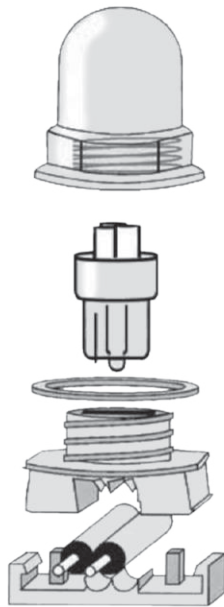

12V LED Wedge Light is a robust all-weather product, ideal for building outlines and other decorative lighting applications.

### Specifications

Electrical	12V DC, .25W
LED Life	50,000 hours
LED Colours	Cool White 6000K Warm White 2700k Red, Blue, Green, Amber <small>*Colours available upon request.</small>
Lumens	15 lm
Efficacy	60lm/w
Cable	PVC Black SPT2 16AWG outdoor rated
Operating Temperature	-25°C to 65°C
Maximum length	150' (45.6M) Not to exceed 200 lamps
Wiring	Directly wired to class 2, 12V power supply

### Features

- Low power consumption
- Safe class 2, 12V power supply
- Field cuttable
- Multiple lamp spacing available
- Durable construction for indoor and outdoor use
- Available in Cool White and Warm White
- Optional Red, Blue, Green, & Amber are also available.

### Wedge spare lamp ordering Code:

MGWL -

Colour

WW - Warm White  
CW - Cool White  
R - Red  
BL - Blue  
G - Green  
AM - Amber