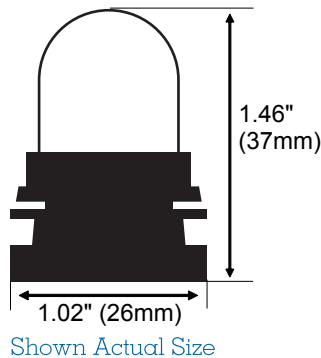

### Specifications

Electrical	12V DC, .25W
LED Life	50,000 hours
LED Colours	Cool White 6000K Warm White 2700k Red, Blue, Green, Amber <small>*Colours available upon request.</small>
Lumens	15 lm
Efficacy	60lm/w
Cable	PVC Black SPT2 16AWG outdoor rated
Operating Temperature	-25°C to 65°C
Maximum length	150' (45.6M) Not to exceed 200 lamps
Wiring	Directly wired to class 2, 12V power supply