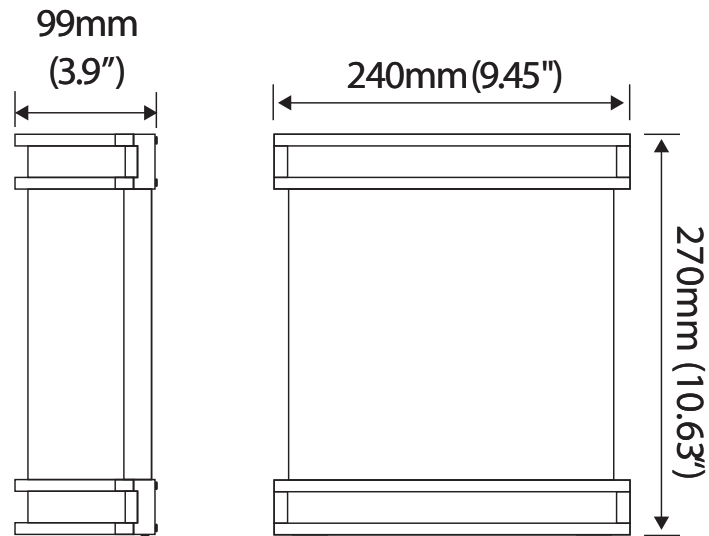

Specifications

Input Voltage 120V AC
 Power Consumption 15Watts
 Light output 1200lm
 CRI >80
 Houding Finish Brushed Nickel
 CCT 3000K
 4000K
 5000K

Revisions:

4		
3		
2		
1		

Project:

Part number:

Scale: NTS

Product: LED WALL SCONCE

Type:

Date: