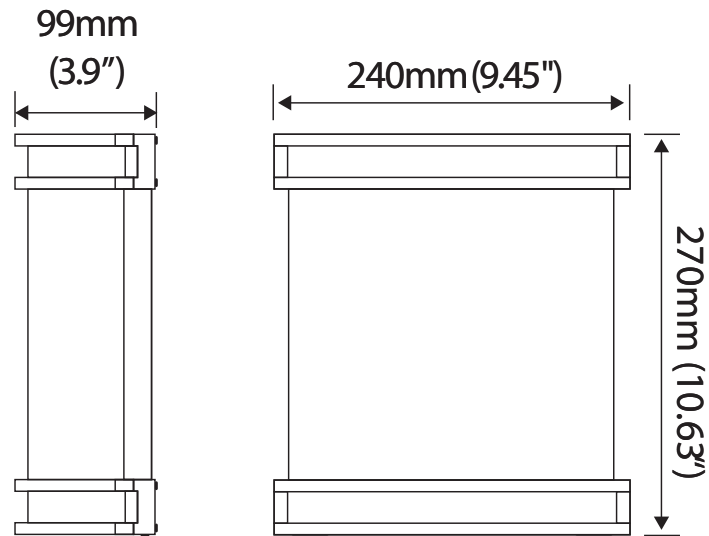

Specifications

Input Voltage 120V AC
 Power Consumption 15Watts
 Light output 1200lm
 CRI >80
 Houding Finish Brushed Nickel
 CCT 3000K

Revisions:

4		
3		
2		
1		

Project:

Part number:

Scale: NTS

Product: LED WALL SCONCE