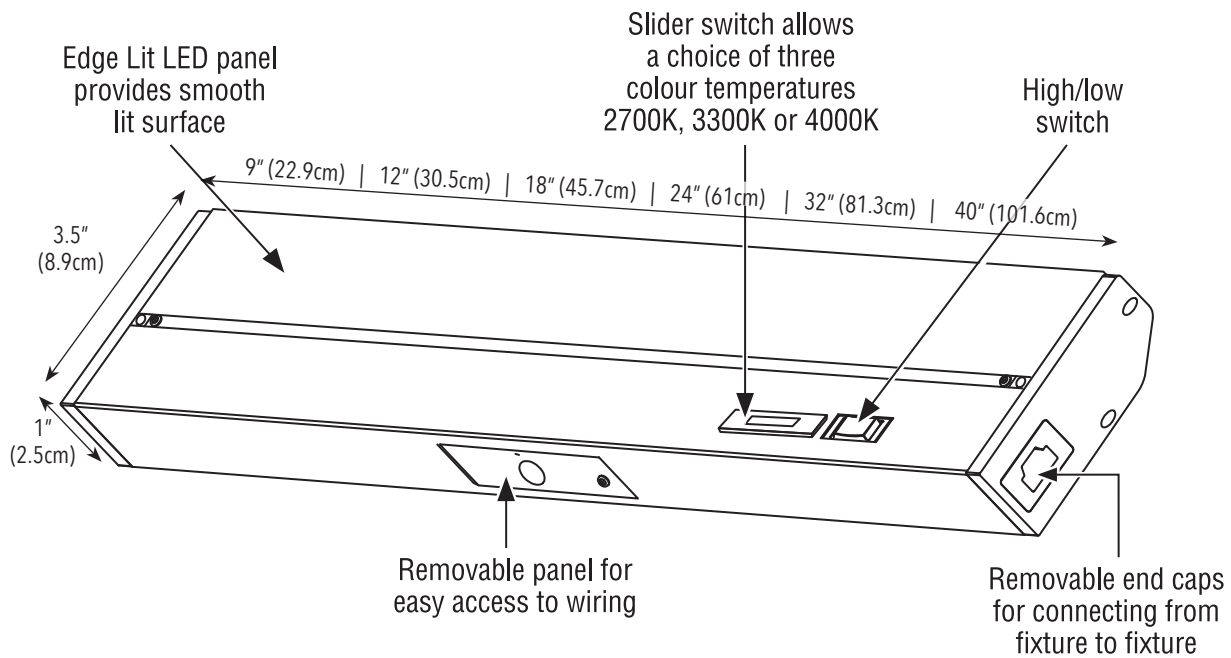

FEATURES

- 50,000 hours life
- Adjustable to 3 colour temperatures: 2700K, 3300K and 4000K (warm white to cool white)
- Dimmable with most ELV dimmers
- Comes with High / Low Switch
- Low power consumption
- Edge Lit technology eliminates hot spots – smooth luminance
- Fast and easy installation – quick connects, captive mounting holes
- Comes with cord and plug as well as knockouts for hardwire
- 3/8" connector provided
- Shallow profile conceals fixture
- Linkable up to 400 watts. Each fixture ships with 8" jumper cable and end-to-end connector
- 90 CRI
- Available in 6 sizes – 9", 12", 18", 24", 32" and 40"
- cETLus and Energy Star listed
- 3 year limited warranty

SPECIFICATIONS

| | |
|---|--|
| Input Voltage | 120V AC |
| Power Consumption | 9" = 3W |
| | 12" = 5W |
| | 18" = 8W |
| | 24" = 12W |
| | 32" = 16W |
| 40" = 20W | |
| Power Factor | 0.95 |
| LEDs | Epistar |
| LED Life | 50,000 hours |
| CCT | 2700K - 4000K |
| Lumen Output | 9" = 150 - 200 Lumens |
| | 12" = 250 - 300 Lumens |
| | 18" = 380 - 450 Lumens |
| | 24" = 650 - 700 Lumens |
| | 32" = 850 - 900 Lumens |
| 40" = 950 - 1000 Lumens | |
| CRI | > 90 |
| Cover Finish | Extruded Aluminum housing / High impact PC plastic end caps / Matte white polycarbonate diffuser |
| Appearance Size (L x W x H) | 9" - 9" x 3.5" x 1" (22.9 x 8.9 x 2.5cm) |
| | 12" - 12" x 3.5" x 1" (30.5 x 8.9 x 2.5cm) |
| | 18" - 18" x 3.5" x 1" (45.7 x 8.9 x 2.5cm) |
| | 24" - 24" x 3.5" x 1" (61.0 x 8.9 x 2.5cm) |
| | 32" - 32" x 3.5" x 1" (81.3 x 8.9 x 2.5cm) |
| 40" - 40" x 3.5" x 1" (101.6 x 8.9 x 2.5cm) | |
| Approvals | cETLus listed and Energy Star rated |