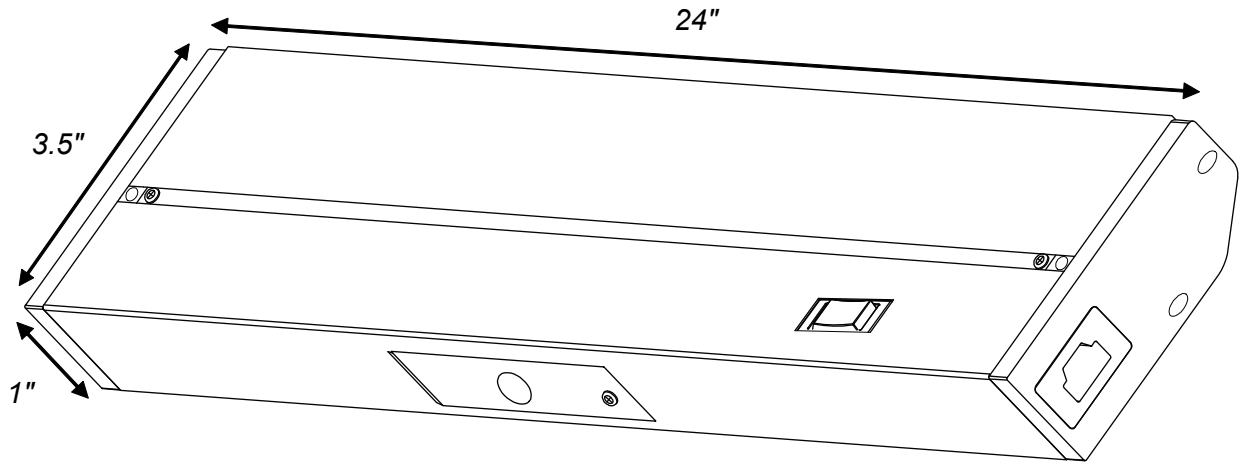

LTSPRO-24-YY is constructed with aluminum housing and a matte white polycarbonate diffuser. It has a hi-low rocker switch and a slide selector switch for changing Kelvin colour temperature.

Features

- Adjustable to 3 colour temperatures: 2700K, 3300K and 4000K (warm white to cool white)
- Dimmable with most ELV dimmers
- Comes with High / Low Switch
- Low power consumption
- Edge Lit technology eliminates hot spots - smooth luminance
- Fast and easy installation - quick connects, captive mounting screws
- Comes with cord and plug as well as knockouts for hardwire
- 3/8" connector provided
- Shallow profile conceals fixture
- Linkable up to 400 watts
- 90 CRI - the best in the business!
- Available in 6 sizes 9", 12", 18", 24", 32" and 40"
- 5 year limited warranty
- cETLus and EnergyStar listed for dry locations.

Specifications

Colour Rendering Index	90+
Input Power	120V
Colour Temperature	2700K - 4000K
LEDs	Epistar
Power Factor	0.95
Watt	12W
Lumens	650-700
Dimensions	L - 24" W - 3.5" H - 1"
Dimmable	Yes
Finish Colour	BK - Black BZ - Bronze SN - Satin Nickel WH - White

Ordering Code:

LTSPRO - 24 -

1. Finish Colour: **BK** - Black
   BZ - Bronze
   SN - Satin Nickel
   WH - White

Included with each fixture:

- (1) Under cabinet lighting fixture
- (1) 182.88 cm (72") cord and plug
- (1) End-to-end connector
- (1) Romex connector
- (2) Wood screws
- (1) 20.86cm (8") jumper cable

Project		Type	
Date		Contact	
Notes