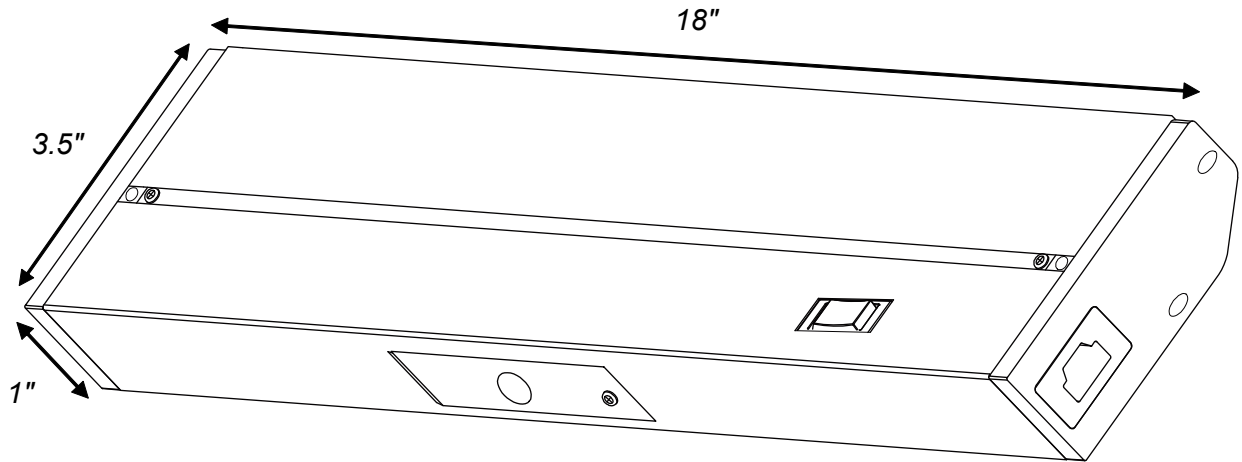

LTSPRO-18-YY is constructed with aluminum housing and a matte white polycarbonate diffuser. It has a hi-low rocker switch and a slide selector switch for changing Kelvin colour temperature.

Features

- Adjustable to 3 colour temperatures: 2700K, 3300K and 4000K (warm white to cool white)
- Dimmable with most ELV dimmers
- Comes with High / Low Switch
- Low power consumption
- Edge Lit technology eliminates hot spots - smooth luminance
- Fast and easy installation - quick connects, captive mounting screws
- Comes with cord and plug as well as knockouts for hardwire
- 3/8" connector provided
- Shallow profile conceals fixture
- Linkable up to 400 watts
- 90 CRI - the best in the business!
- Available in 6 sizes 9", 12", 18", 24", 32" and 40"
- 5 year limited warranty
- cETLus and EnergyStar listed for dry locations.

Specifications

Colour Rendering Index	90+
Input Power	120V
Colour Temperature	2700K - 4000K
LEDs	Epistar
Power Factor	0.95
Watt	8W
Lumens	380-450
Dimensions	L - 18" W - 3.5" H - 1"
Dimmable	Yes
Finish Colour	BK - Black BZ - Bronze SN - Satin Nickel WH - White

Ordering Code:

LTSPRO - 18 -

Finish Colour: **BK** - Black
BZ - Bronze
SN - Satin Nickel
WH - White

Included with each fixture:

- (1) Under cabinet lighting fixture
- (1) 182.88 cm (72") cord and plug
- (1) End-to-end connector
- (1) Romex connector
- (2) Wood screws
- (1) 20.86cm (8") jumper cable

Project		Type	
Date		Contact	
Notes