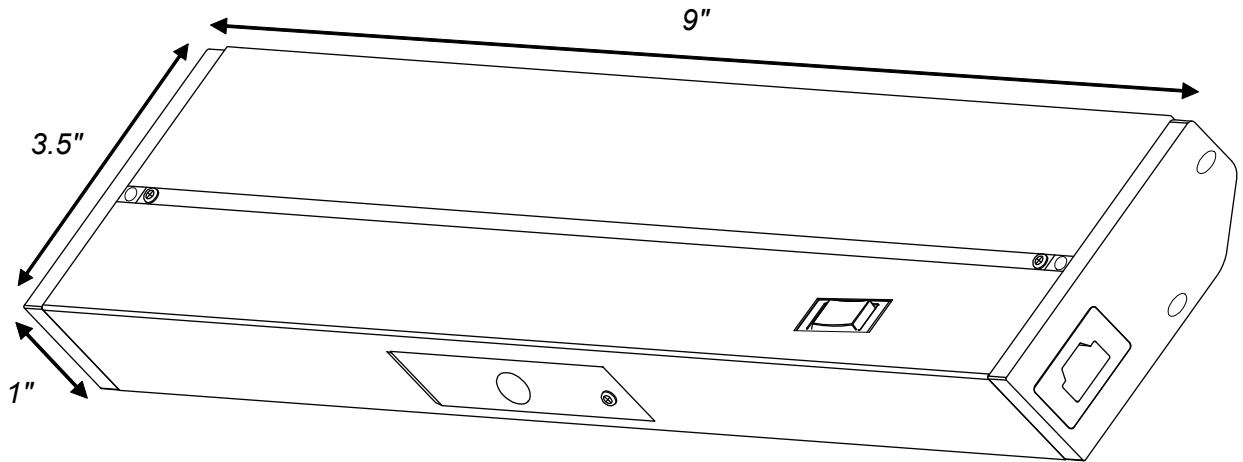

LTSPRO-9-YY is constructed with aluminum housing and a matte white polycarbonate diffuser. It has a hi-low rocker switch and a slide selector switch for changing Kelvin colour temperature.

Features

- Adjustable to 3 colour temperatures: 2700K, 3300K and 4000K (warm white to cool white)
- Dimmable with most ELV dimmers
- Comes with High / Low Switch
- Low power consumption
- Edge Lit technology eliminates hot spots - smooth luminance
- Fast and easy installation - quick connects, captive mounting screws
- Comes with cord and plug as well as knockouts for hardwire
- 3/8" connector provided
- Shallow profile conceals fixture
- Linkable up to 400 watts
- 90 CRI - the best in the business!
- Available in 6 sizes 9", 12", 18", 24", 32" and 40"
- 3 year limited warranty
- cETLus and EnergyStar listed for dry locations.

Specifications

Colour Rendering Index	90+
Input Power	120V
Colour Temperature	2700K - 4000K
LEDs	Epistar
Power Factor	0.95
Watt	3W
Lumens	150-200
Dimensions	L - 9" W - 3.5" H - 1"
Dimmable	Yes
Finish Colour	BK - Black BZ - Bronze SN - Satin Nickel WH - White

Ordering Code:

LTSPRO - 9 -

1. Finish Colour: **BK** - Black
   BZ - Bronze
   SN - Satin Nickel
   WH - White

Included with each fixture:

- (1) Under cabinet lighting fixture
- (1) 182.88 cm (72") cord and plug
- (1) End-to-end connector
- (1) Romex connector
- (2) Wood screws
- (1) 20.86cm (8") jumper cable

Project		Type	
Date		Contact	
Notes