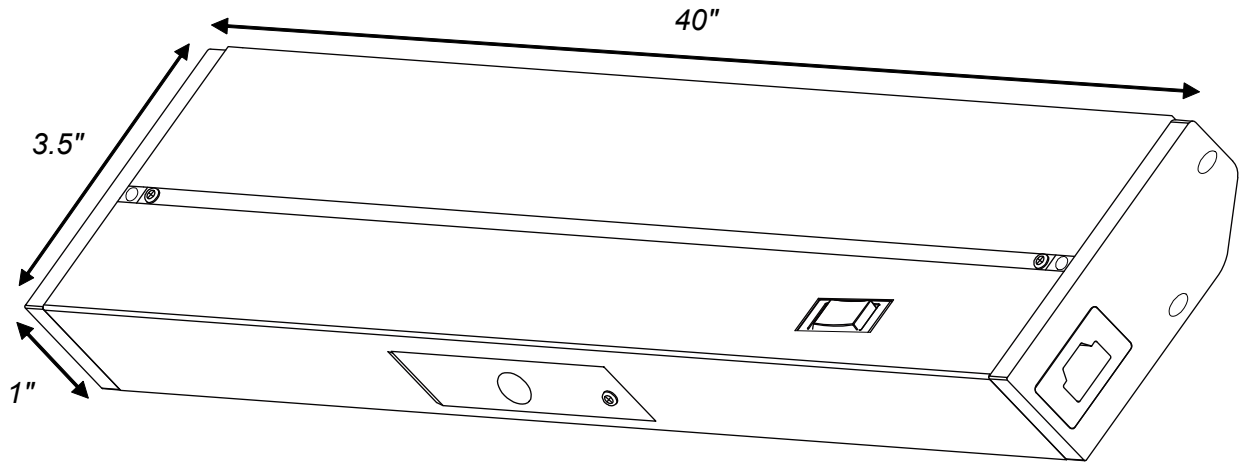

LTSPRO-40-YY is constructed with aluminum housing and a matte white polycarbonate diffuser. It has a hi-low rocker switch and a slide selector switch for changing Kelvin colour temperature.

Features

- Adjustable to 3 colour temperatures: 2700K, 3300K and 4000K (warm white to cool white)
- Dimmable with most ELV dimmers
- Comes with High / Low Switch
- Low power consumption
- Edge Lit technology eliminates hot spots - smooth luminance
- Fast and easy installation - quick connects, captive mounting screws
- Comes with cord and plug as well as knockouts for hardwire
- 3/8" connector provided
- Shallow profile conceals fixture
- Linkable up to 400 watts
- 90 CRI - the best in the business!
- Available in 6 sizes 9", 12", 18", 24", 32" and 40"
- 3 year limited warranty
- cETLus and EnergyStar listed for dry locations.

Specifications

Colour Rendering Index	90+
Input Power	120V
Colour Temperature	2700K - 4000K
LEDs	Epistar
Power Factor	0.95
Watt	20W
Lumens	950-1000
Dimensions	L - 40" W - 3.5" H - 1"
Dimmable	Yes
Finish Colour	BK - Black BZ - Bronze SN - Satin Nickel WH - White

Ordering Code:

LTSPRO - 40 -

1. Finish Colour: **BK** - Black
   BZ - Bronze
   SN - Satin Nickel
   WH - White

Included with each fixture:

- (1) Under cabinet lighting fixture
- (1) 182.88 cm (72") cord and plug
- (1) End-to-end connector
- (1) Romex connector
- (2) Wood screws
- (1) 20.86cm (8") jumper cable

Project		Type	
Date		Contact	
Notes