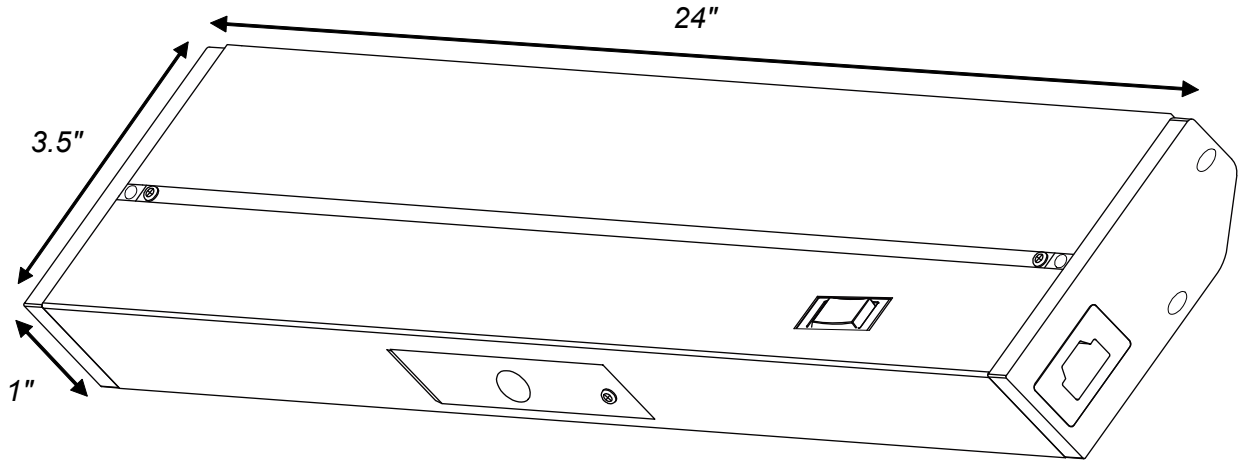

LTSPRO-24-YY is constructed with aluminum housing and a matte white polycarbonate diffuser. It has a hi-low rocker switch and a slide selector switch for changing Kelvin colour temperature.

Features

- Adjustable to 3 colour temperatures: 2700K, 3300K and 4000K (warm white to cool white)
- Dimmable with most ELV dimmers
- Comes with High / Low Switch
- Low power consumption
- Edge Lit technology eliminates hot spots - smooth luminance
- Fast and easy installation - quick connects, captive mounting screws
- Comes with cord and plug as well as knockouts for hardwire
- 3/8" connector provided
- Shallow profile conceals fixture
- Linkable up to 400 watts
- 90 CRI - the best in the business!
- Available in 6 sizes 9", 12", 18", 24", 32" and 40"
- 3 year limited warranty
- cETLus and EnergyStar listed for dry locations.

Specifications

Colour Rendering Index	90+
Input Power	120V
Colour Temperature	2700K - 4000K
LEDs	Epistar
Power Factor	0.95
Watt	12W
Lumens	650-700
Dimensions	L - 24" W - 3.5" H - 1"
Dimmable	Yes
Finish Colour	BK - Black BZ - Bronze SN - Satin Nickel WH - White

Ordering Code:

LTSPRO - 24 -

1. Finish Colour: **BK** - Black
   BZ - Bronze
   SN - Satin Nickel
   WH - White

Included with each fixture:

- (1) Under cabinet lighting fixture
- (1) 182.88 cm (72") cord and plug
- (1) End-to-end connector
- (1) Romex connector
- (2) Wood screws
- (1) 20.86cm (8") jumper cable

Project		Type	
Date		Contact	
Notes