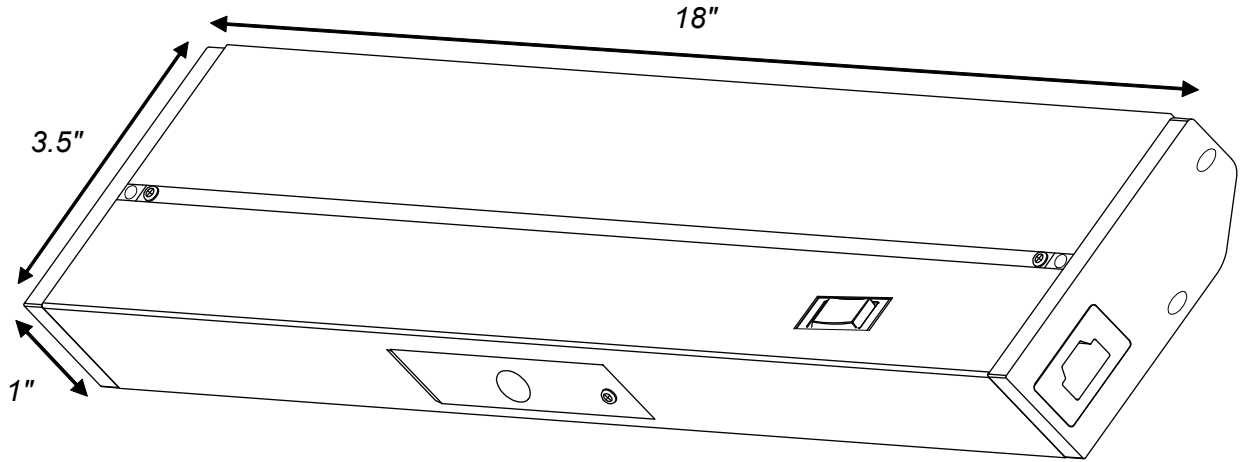

LTSPRO-18-YY is constructed with aluminum housing and a matte white polycarbonate diffuser. It has a hi-low rocker switch and a slide selector switch for changing Kelvin colour temperature.

Features

- Adjustable to 3 colour temperatures: 2700K, 3300K and 4000K (warm white to cool white)
- Dimmable with most ELV dimmers
- Comes with High / Low Switch
- Low power consumption
- Edge Lit technology eliminates hot spots - smooth luminance
- Fast and easy installation - quick connects, captive mounting screws
- Comes with cord and plug as well as knockouts for hardwire
- 3/8" connector provided
- Shallow profile conceals fixture
- Linkable up to 400 watts
- 90 CRI - the best in the business!
- Available in 6 sizes 9", 12", 18", 24", 32" and 40"
- 3 year limited warranty
- cETLus and EnergyStar listed for dry locations.

Specifications

Colour Rendering Index	90+
Input Power	120V
Colour Temperature	2700K - 4000K
LEDs	Epistar
Power Factor	0.95
Watt	8W
Lumens	380-450
Dimensions	L - 18" W - 3.5" H - 1"
Dimmable	Yes
Finish Colour	BK - Black BZ - Bronze SN - Satin Nickel WH - White

Ordering Code:

LTSPRO - 18 -

Finish Colour: **BK** - Black
BZ - Bronze
SN - Satin Nickel
WH - White

Included with each fixture:

- (1) Under cabinet lighting fixture
- (1) 182.88 cm (72") cord and plug
- (1) End-to-end connector
- (1) Romex connector
- (2) Wood screws
- (1) 20.86cm (8") jumper cable

Project		Type	
Date		Contact	
Notes