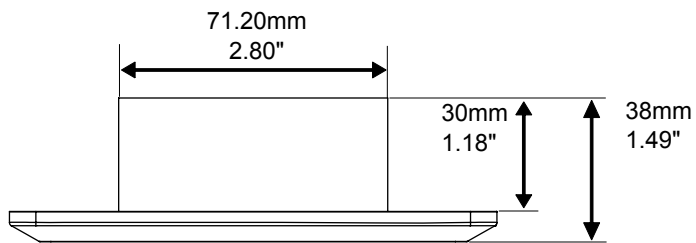

Specifications

Input Voltage	120VAC +- 10%
Power Consumption	1.4 Watts
Colour Temperature	2700K
Colour Rendering Index	80
LED Luminous Flux	80 lumens
Beam Pattern	120°
LED Type	COB
LED Life	40,000 hours to 70% lumen output
Operating Temperature	-30C - +60C
Construction	ABS 5VA / UV flame rated and glass

Revisions:

4		
3		
2		
1		

YY = Colour
 WH-White
 LA - Light Almond
 BWG - Brown Wood Grain

NOTE: Scoop, Louvre and Prism covers are supplied in each box.

Project:

Part number: LED-SW-H-YY

Scale: NTS

Product: LED SWITCH STAR HORIZONTAL PRISM COVER