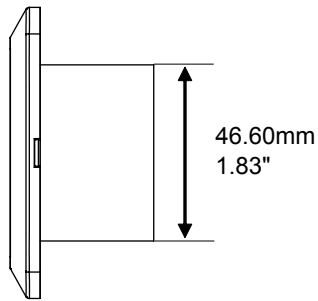

Specifications

Input Voltage	120VAC +- 10%
Power Consumption	1.4 Watts
Colour Temperature	2700K
Colour Rendering Index	80
LED Luminous Flux	80 lumens
Beam Pattern	120°
LED Type	COB
LED Life	40,000 hours to 70% lumen output
Operating Temperature	-30C - +60C
Construction	ABS 5VA / UV flame rated and glass

Revisions:

4		
3		
2		
1		

YY = Colour
 WH-White
 LA - Light Almond
 BWG - Brown Wood Grain

NOTE: Scoop, Louvre and Prism covers are supplied in each box.

Project:

Part number: LED-SW-H-YY

Scale: NTS

Product: LED SWITCH STAR HORIZONTAL PRISM COVER