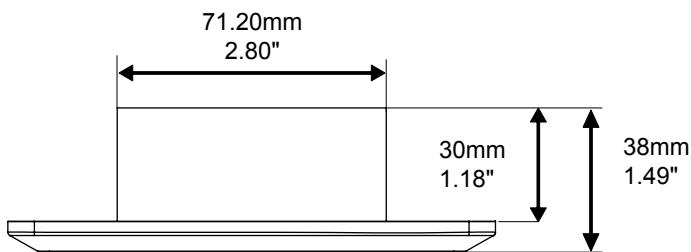

### Specifications

Input Voltage	120VAC +- 10%
Power Consumption	1.4 Watts
Colour Temperature	2700K
Colour Rendering	80
IndexLED Luminous	80 lumens
FluxBeam Pattern	120°
LED TypeLED	COB
LifeOperating	40,000 hours to 70% lumen output
Temperature	-30C - +60C
Construction	ABS 5VA / UV flame rated and glass

#### Revisions:

4		
3		
2		
1		

YY = Colour  
 WH-White  
 LA - Light Almond  
 BWG - Brown Wood Grain

NOTE: Scoop, Louvre and Prism covers are supplied in each box.

Project:

Part number: LED-SW-H-YY

Scale: NTS