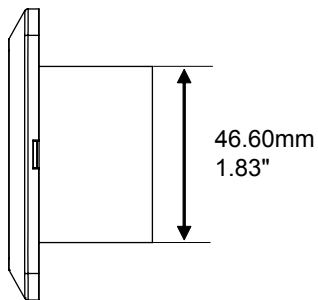

### Specifications

Input Voltage	120VAC +- 10%
Power Consumption	1.4 Watts
Colour Temperature	2700K
Colour Rendering	80
IndexLED Luminous	80 lumens
FluxBeam Pattern	120°
LED TypeLED	COB
LifeOperating	40,000 hours to 70% lumen output
Temperature	-30C - +60C
Construction	ABS 5VA / UV flame rated and glass

#### Revisions:

4		
3		
2		
1		

YY = Colour  
 WH-White  
 LA - Light Almond  
 BWG - Brown Wood Grain

NOTE: Scoop, Louvre and Prism covers are supplied in each box.

Project:

Part number: LED-SW-H-YY

Scale: NTS