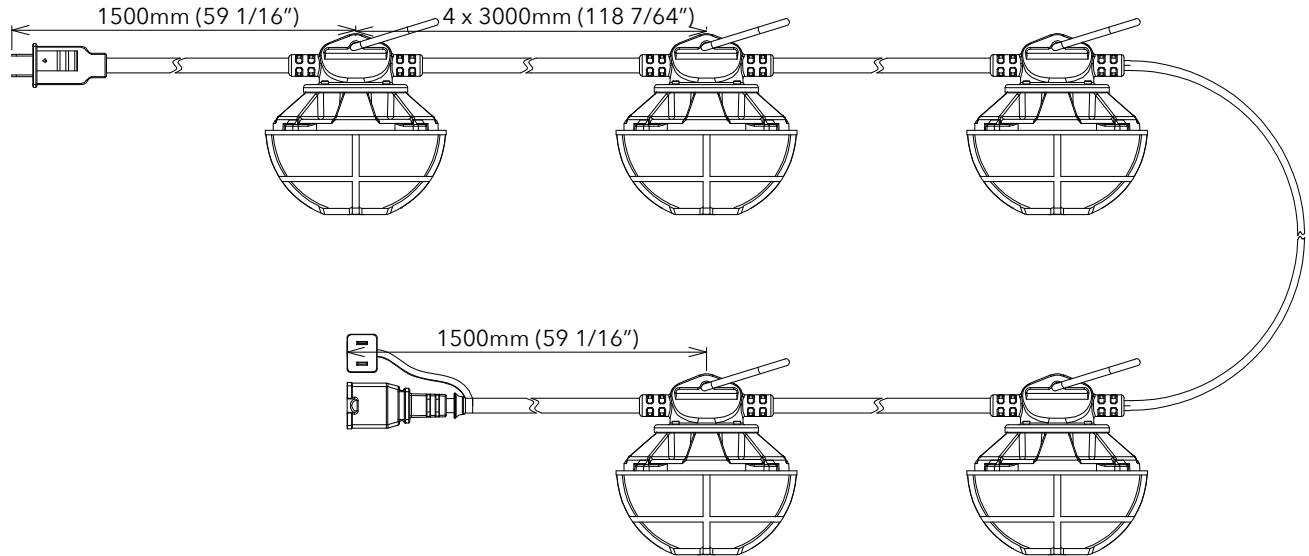

5 x 12 watts LED fixtures in a 50FT string to illuminate your construction site, shop, garage or warehouse with portable, efficient lighting.

Features

- Length: 50ft
- Lumen output: 7500LM
- Wet locations
- LED colour: 5000K
- 60 Watts per string
- Up to 10 LED String Work Lights per 120V AC tap
- Carabiner clip on each fixture
- 5 year limited warranty

Specifications

Electrical	AC120V, 60W, 50–60Hz
CRI	>80
LED Lifetime	50,000 hrs.
CCT	5000K
Lumen (lm)	7500LM
Approved Location	cETLus
Appearance Size	4.4"W x 3"H (112mm x 78mm)

Ordering Code:

SWL-60W-50

Project		Type	
Date		Contact	
Notes			