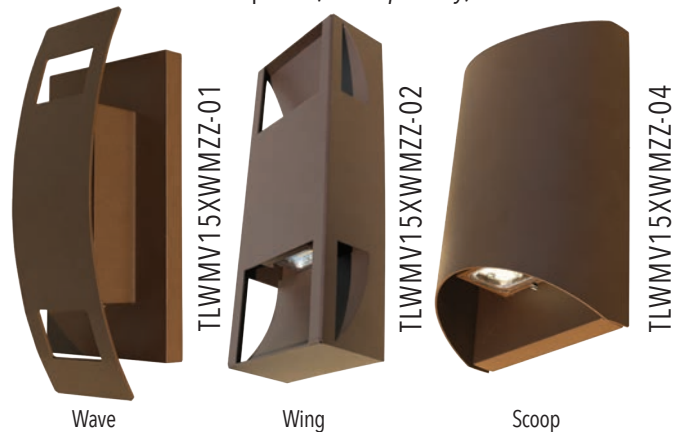

SPECIFICATIONS

Input Voltage	120V - 277V AC
LED Colour	3000K, 4000K
Power Consumption (W)	15
LED Type	LUMILED 3030
Lumen Output	1300LM
Ambient Temperature	-20C - 40C
CRI	80+
Life Span (hours)	50,000
Appearance Size	4 3/8" W x 8" D (111mm W x 203mm D)
Approvals	cULus listed for wet locations

3 cover options (sold separately)