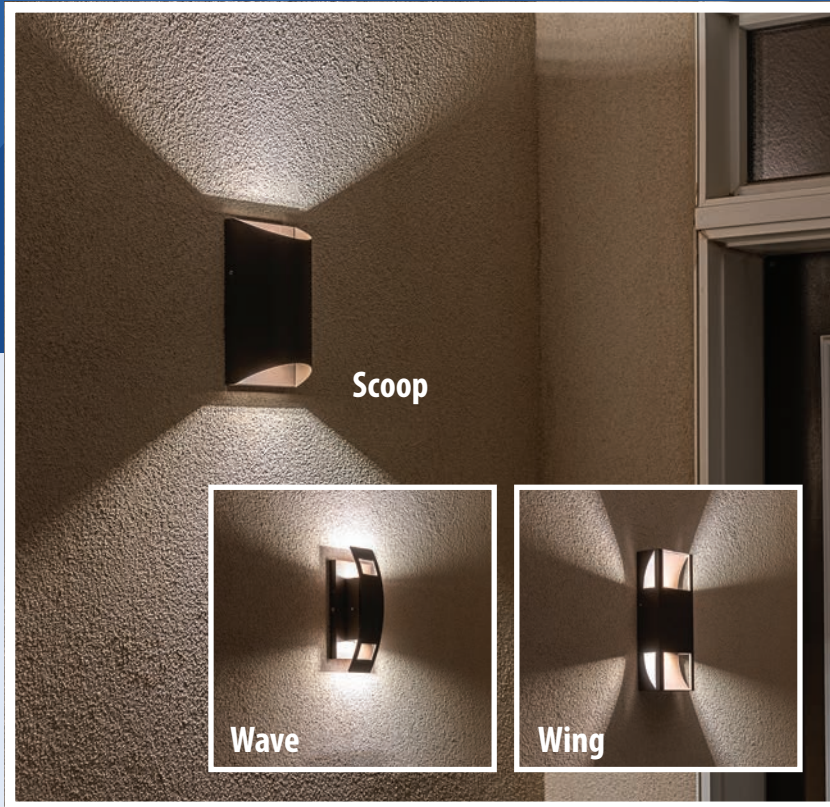

LED Outdoor Sconce

Up / Down Wall Lighting

Input Voltage: 100-277V AC, 60Hz;

LED: LUMILEDS 3030

CCT: 3000K, 4000K

A contemporary style wall sconce suitable for interior and exterior use. Available in three finishes and three interchangeable covers to suit a variety of applications, while keeping balance between budget and aesthetics.

Features

- ✓ Housing – Rugged aluminum construction
- ✓ 120V - 277V AC input voltage
- ✓ Lumen output 1300LM
- ✓ CRI 80+
- ✓ LED life: 50,000 hours
- ✓ Powder coated finish
- ✓ 120° beam angle
- ✓ Internal driver
- ✓ Available in three finishes: Brown, Black and Silver
- ✓ Three interchangeable covers: Wave, Wing and Scoop
- ✓ cULus listed for wet locations
- ✓ 5 year limited warranty

LED Outdoor Sconce

LED Outdoor Sconce combines the elegant design with high efficiency LEDs, making it the perfect decorative wall sconce for both indoor and outdoor.

Finish

Powder Coated Finish in Brown, Black or Silver

† X = LED colour: 3 = 3000K, 4 = 4000K

* ZZ = Finish colour: BR (Brown); BK (Black); SV (Silver)

Covers (sold separately)

WAVE TLWMV15XWMZZ-01

WING TLWMV15XWMZZ-02

SCOOP TLWMV15XWMZZ-04