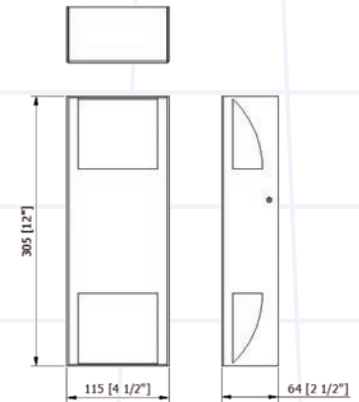

WING TLWMV15XWMZZ-02