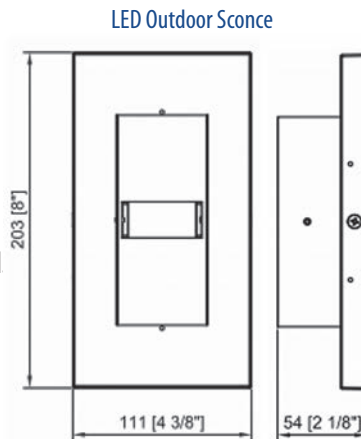

LED Outdoor Sconce

LED Outdoor Sconce combines the elegant design with high efficiency LEDs, making it the perfect decorative wall sconce for both indoor and outdoor.

Finish

Powder Coated Finish in Brown, Black or Silver

Electrical

This unit is wired for 120V - 277V AC input voltage.

Lamping

CCT = 3000K, 4000K. Rated for 50,000 hrs. 80+ CRI

Certification

cULus listed for wet locations.

Warranty

Limited warranty: This fixture is free from defects in materials and workmanship for a period of 5 years from date of purchase.

Specifications

	LED Outdoor Sconce
Product Code	TLWMV15XWMZZ
LED Colour	3000K, 4000K
Input Voltage	120V - 277V AC
Power Consumption (W)	15
LED Type	LUMILED 3030
Lumen Output	1300LM
Ambient Temperature	-20C - 40C
Colour Rendering Index	80+
Life Span (hours)	50,000
Appearance Size	4 3/8" W x 8" D (111mm W x 203mm D)
Approvals	cULus listed for wet locations

† X = LED colour: 3 = 3000K, 4 = 4000K

* ZZ = Finish colour: BR (Brown); BK (Black); SV (Silver)