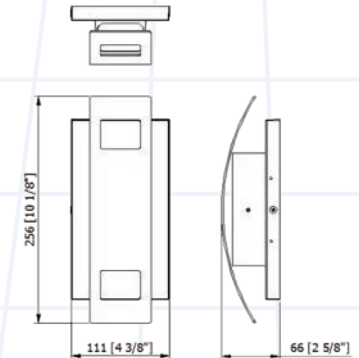

Covers (sold separately)

WAVE TLWMV15XWMZZ-01