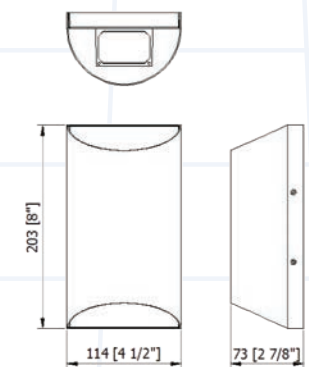

SCOOP TLWMV15XWMZZ-04