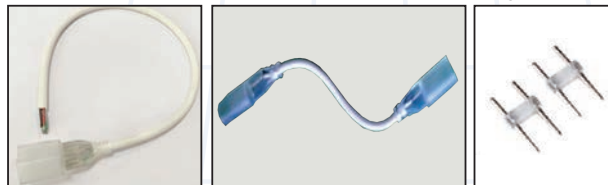

LED Neon Flex is a functional, flexible option to highlight architectural and design elements while adding colour and vibrancy to building exteriors.

Features

- ✓ Virtually maintenance free
- ✓ Low power consumption
- ✓ Maximum length 40FT (12.2M)
- ✓ Safe 24V DC operation
- ✓ cETLus certified
- ✓ Dimmable
- ✓ Inter-connectable
- ✓ Field cuttable (every 4" single colour, every 12" RGB)
- ✓ Custom cuts available
- ✓ Available in seven brilliant colours, and RGB
- ✓ Highly flexible, with neon look
- ✓ Indoor/outdoor use
- ✓ 30,000 hour life
- ✓ 3 year limited warranty

Warranty

Limited warranty: This fixture is free from defects in materials and workmanship for a period of 3 years from date of purchase.

Specifications

LED Neon Flex	
Product Code	NFLX-XX-YY
Colour Temperature	WW = 3000K +/- 200K NW = 4000K +/- 200K CW = 6000K +/- 200K RD = Red GR = Green BL = Blue AM = Amber RGB
Electrical	24V DC, 2.44 W/FT (8W/M)
Lumen Output	61 LM/FT (200LM/M)
Efficacy	25 LPW
Custom Cuttable	4" single colour, 12" RGB
Maximum length	40FT (12.2M)
LED Life (hours)	30,000
Beam angle	120°
Colour Rendering Index	>80
Dimmable	Yes
Approvals	cETLus

XX= length
YY= colour

SINGLE COLOUR ACCESSORIES

NFLX-CONKIT-6FT (Power feed connector, 6FT) NFLX-JUMP (Jumper connector, 15CM [6in]) NFLX-PINS (Single color pins)

NFLX-SPLICE (In-line splice connector) NFLX-L-SPLICE (L splice connector) NFLX-T-SPLICE (T splice connector)