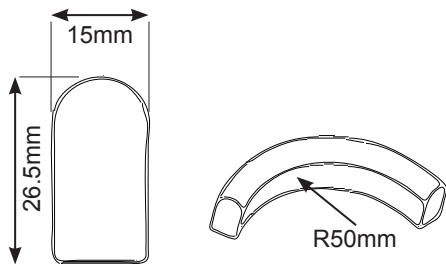

Colours

WW = 3000K +/- 200K, NW = 4000K +/- 200K, CW = 6000K +/- 200K, RD = Red, GR = Green, BL = Blue, AM = Amber, RGB

Electrical

24V DC, 2.44W/FT (8W/M)

Certification

cETLus listed for indoor and outdoor applications including wet locations.

Warranty

Limited warranty: This fixture is free from defects in materials and workmanship for a period of 3 years from date of purchase.

Specifications

LED Neon Flex	
Product Code	NFLX-XX-YY
Colour Temperature	WW = 3000K +/- 200K NW = 4000K +/- 200K CW = 6000K +/- 200K RD = Red GR = Green BL = Blue AM = Amber RGB
Electrical	24V DC, 2.44 W/FT (8W/M)
Lumen Output	61 LM/FT (200LM/M)
Efficacy	25 LPW
Custom Cuttable	4" single colour, 12" RGB
Maximum length	40FT (12.2M)
LED Life (hours)	30,000
Beam angle	120°
Colour Rendering Index	>80
Dimmable	Yes
Approvals	cETLus

XX= length
YY= colour

SINGLE COLOUR ACCESSORIES

NFLX-CONKIT-6FT (Power feed connector, 6FT) NFLX-JUMP (Jumper connector, 15CM [6in]) NFLX-PINS (Single color pins)

NFLX-SPLICE (In-line splice connector) NFLX-L-SPLICE (L splice connector) NFLX-T-SPLICE (T splice connector)