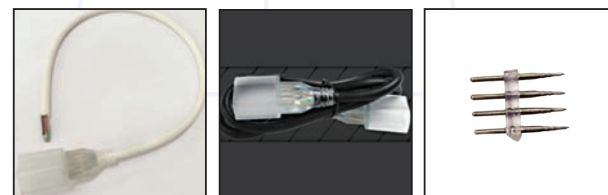

LED Neon Flex is a functional, flexible option to highlight architectural and design elements while adding colour and vibrancy to building exteriors.

Features

- ✓ Virtually maintenance free
- ✓ Low power consumption
- ✓ Maximum length 40FT (12.2M)
- ✓ Safe 24V DC operation
- ✓ cETLus certified
- ✓ Dimmable
- ✓ Inter-connectable
- ✓ Field cuttable (every 4" single colour, every 12" RGB)
- ✓ Custom cuts available
- ✓ Available in seven brilliant colours, and RGB
- ✓ Highly flexible, with neon look
- ✓ Indoor/outdoor use
- ✓ 30,000 hour life
- ✓ 3 year limited warranty

XX= length
YY= colour

SINGLE COLOUR ACCESSORIES

NFLX-CONKIT-6FT (Power feed connector, 6FT) NFLX-JUMP (Jumper connector, 15CM [6in]) NFLX-PINS (Single color pins)

NFLX-SPLICE (In-line splice connector) NFLX-L-SPLICE (L splice connector) NFLX-T-SPLICE (T splice connector)

NFLX-ENDS (End cap) NFLX-CLIPS (Mounting clips) NFLX-CHANNEL (Aluminum mounting channel 1M [3.28FT])

RGB ACCESSORIES

NFLX-RGB-CONTROL (RGB controller) NFLX-RGB-AMP (RGB signal amplifier) NFLX-RGB-CONKIT-6FT (RGB power feed connector, 6FT)

NFLX-RGB-CONKIT-6FT-O (RGB power feed connector, 6FT, opposite) NFLX-RGB-JUMP (RGB Jumper connector 15cm [6in]) NFLX-RGB-PINS (RGB pins)

NFLX-ENDS (End cap) NFLX-CLIPS (Mounting clips) NFLX-CHANNEL (Aluminum mounting channel 1M [3.28FT])