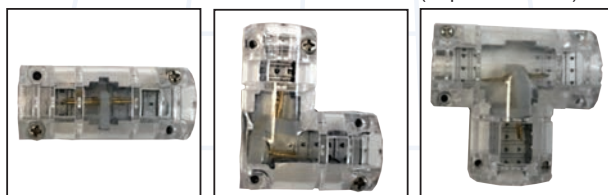

LED Neon Flex is a functional, flexible option to highlight architectural and design elements while adding colour and vibrancy to building exteriors.

Features

- ✓ Virtually maintenance free
- ✓ Low power consumption
- ✓ Maximum length 40FT (12.2M)
- ✓ Safe 24V DC operation
- ✓ cETLus certified
- ✓ Dimmable
- ✓ Inter-connectable
- ✓ Field cuttable (every 4" single colour, every 12" RGB)
- ✓ Custom cuts available
- ✓ Available in seven brilliant colours, and RGB
- ✓ Highly flexible, with neon look
- ✓ Indoor/outdoor use
- ✓ 30,000 hour life
- ✓ 3 year limited warranty

Warranty

Limited warranty: This fixture is free from defects in materials and workmanship for a period of 3 years from date of purchase.

Specifications

LED Neon Flex	
Product Code	NFLX-XX-YY
Colour Temperature	WW = 3000K +/- 200K NW = 4000K +/- 200K CW = 6000K +/- 200K RD = Red GR = Green BL = Blue AM = Amber RGB
Electrical	24V DC, 2.44 W/FT (8W/M)
Lumen Output	61 LM/FT (200LM/M)
Efficacy	25 LPW
Custom Cuttable	4" single colour, 12" RGB
Maximum length	40FT (12.2M)
LED Life (hours)	30,000
Beam angle	120°
Colour Rendering Index	>80
Dimmable	Yes
Approvals	cETLus

XX= length
YY= colour

SINGLE COLOUR ACCESSORIES

NFLX-CONKIT-6FT (Power feed connector, 6FT) NFLX-JUMP (Jumper connector, 15CM [6in]) NFLX-PINS (Single color pins)

NFLX-SPLICE (In-line splice connector) NFLX-L-SPLICE (L splice connector) NFLX-T-SPLICE (T splice connector)