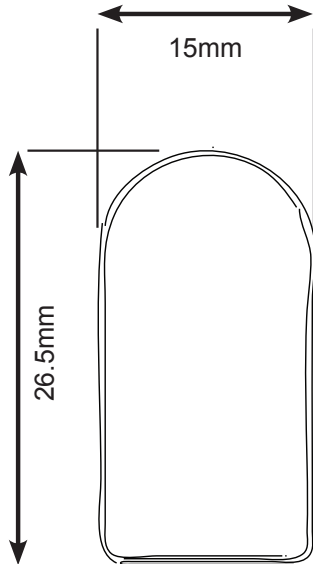

LED Neon Flex is a functional, flexible option to highlight architectural and design elements while adding colour and vibrancy to building exteriors.