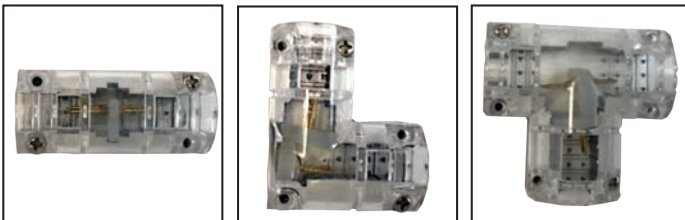

LED Neon Flex is a functional, flexible option to highlight architectural and design elements while adding colour and vibrancy to building exteriors.

Features

- Virtually maintenance free
- Low power consumption
- Flexible LED strip lighting with neon look
- Safe 24V DC operation
- cETLus certified
- Dimmable
- Inter-connectable
- Field cuttable (every 4" single color, every 12" RGB)
- Custom cuts available
- Available in seven brilliant colours, and RGB
- Highly flexible
- Indoor/outdoor use
- 30,000 hour life
- 3 year limited warranty

Specifications

Colour Temperature	WW = 3000K +/- 200K; 3500K +/-200K NW = 4000K +/- 200K CW = 6000K +/- 200K RD = Red GR = Green BL = Blue AM = Amber RGB
Electrical	24V DC, 2.44 W/FT (8W/M)
Lumen Output	61 LM/FT (200LM/M)
Efficacy	25 LPW
Custom Cuttable	4" single colour, 12" RGB
Operating Temperature	-20°C - 40°C
Maximum length	40FT (12.2M)
CRI	>80
LED Life	30,000 hours
IP Rating	IP65
Beam angle	120°
Dimmable	Yes
Approvals	cETLus

LED Neon Flex is a functional, flexible option to highlight architectural and design elements while adding colour and vibrancy to building exteriors.

SINGLE COLOR ACCESSORIES

NFLX-CONKIT-6FT (Power feed connector, 6FT) **NFLX-JUMP** (Jumper connector, 15CM [6in]) **NFLX-PINS** (Single color pins)

NFLX-SPLICE (In-line splice connector) **NFLX-L-SPLICE** (L splice connector) **NFLX-T-SPLICE** (T splice connector)

NFLX-ENDS (End cap) **NFLX-CLIPS** (Mounting clips) **NFLX-CHANNEL** (Aluminum mounting channel 1M [3.28FT])