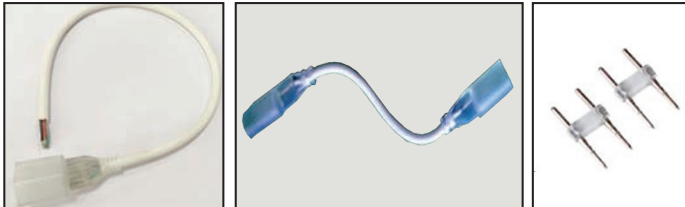

LED Neon Flex is a functional, flexible option to highlight architectural and design elements while adding colour and vibrancy to building exteriors.

Features

- Virtually maintenance free
- Low power consumption
- Flexible LED strip lighting with neon look
- Safe 24V DC operation
- cETLus certified
- Dimmable
- Inter-connectable
- Field cuttable (every 4" single color, every 12" RGB)
- Custom cuts available
- Available in seven brilliant colours, and RGB
- Highly flexible
- Indoor/outdoor use
- 30,000 hour life
- 3 year limited warranty

Ordering Code:

NFLX- Length - Colour
XX = length in feet

WW = Warm White
 NW = Neutral White
 CW = Cool White, RD = Red
 GR = Green
 BL = Blue, AM = Amber
 RGB = Colour changing

Project		Type	
Date		Contact	
Notes			

LED Neon Flex is a functional, flexible option to highlight architectural and design elements while adding colour and vibrancy to building exteriors.

SINGLE COLOR ACCESSORIES

NFLX-CONKIT-6FT (Power feed connector, 6FT) **NFLX-JUMP** (Jumper connector, 15CM [6in]) **NFLX-PINS** (Single color pins)

NFLX-SPLICE (In-line splice connector) **NFLX-L-SPLICE** (L splice connector) **NFLX-T-SPLICE** (T splice connector)

NFLX-ENDS (End cap) **NFLX-CLIPS** (Mounting clips) **NFLX-CHANNEL** (Aluminum mounting channel 1M [3.28FT])