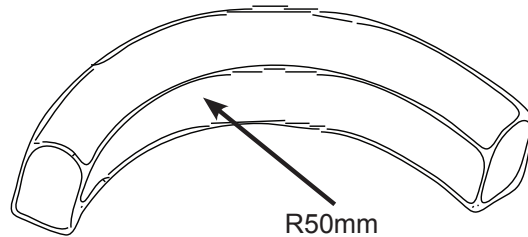

LED Neon Flex is a functional, flexible option to highlight architectural and design elements while adding colour and vibrancy to building exteriors.