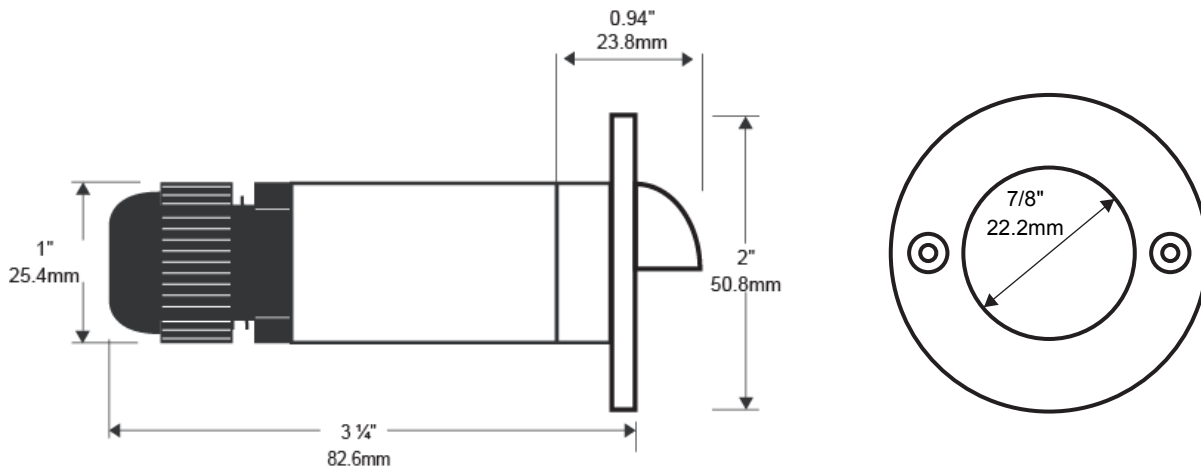

A robust LED marker light ideal for public or residential applications, indoor or outdoor.

YY = AL - Aluminum, BK - Black, BZ - Bronze, WH - White, SS - Stainless Steel  
 XX = WW - Warm White, WH - White, AM - Amber, BL - Blue, GR - Green, RD - Red

## Specifications

<b>Voltage 12V DC</b>	12V DC
<b>LED Module Specifications</b>	12V DC, 20mA, 0.24 Watts
<b>Average LED Life</b>	50,000 hours
<b>LED Colours</b>	White 5400K, Warm White 2900K, Blue, Green, Amber, Red
<b>Cover Finish</b>	Aluminum, White, Bronze, Black, Stainless Steel
<b>Barrel Finish</b>	Aluminum, Stainless Steel
<b>Packaging</b>	Individually packaged in corrugated box
<b>Construction</b>	Cover and barrel - die cast aluminum / stainless steel
<b>Lens</b>	Frosted Tempered Glass
<b>Wiring Options</b>	Each LED Driver can power up to 200 LED MiniDisc Lights by parallel wiring ("daisy chain") between fixtures. <b>NOTE: Use LW-18G-CL2 for all in-wall applications, LW-18G-BUR for all burial applications.</b>
<b>Approval</b>	cETLus listed and labeled for wet, IC, ceiling, wall and direct burial applications