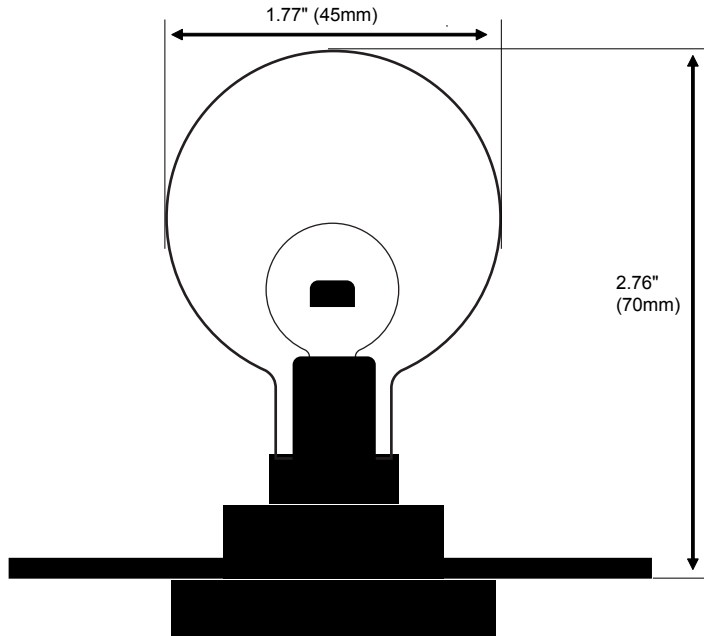

24V LED Globe Light is a Marquee Style decorative string light designed for the toughest of weather condition.

Shown Actual Size

### Specifications

Electrical	24V DC, .5W
LED Life	50,000 hours
LED Colours	Cool White 6000K Warm White 2700k Red, Blue, Green, Amber <small>*Colours available upon request.</small>
Lumens	50 lumens
Efficacy	100lm/w
Cable	PVC Black SPT2 16AWG outdoor rated
Operating Temperature	-25°C to 65°C
Maximum length	150' (45.6M) Not to exceed 180 lamps
Wiring	Directly wired to class 2, 24V power supply

\*180 on a single tap or 200 on combined two secondary taps