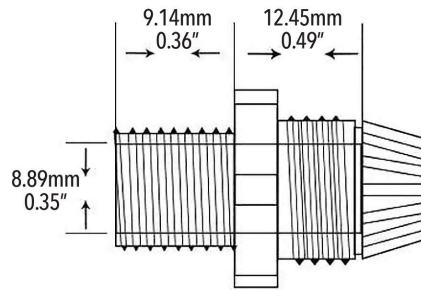

Wet Location Strain Relief for E Series Drivers
 PG7
 Clamping Range dia. 3-6.5mm

Revisions:

4		
3		
2		
1		

Project:

Part number: E-KO-SR

Scale: NTS

Product: WET LOCATION STRAIN RELIEF FOR E SERIES DRIVERS