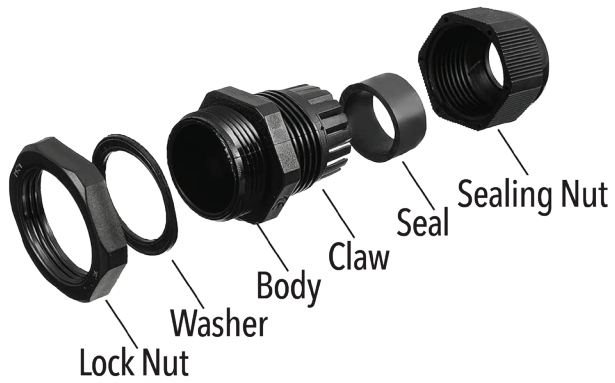

Wet Location Strain Relief for E Series Drivers
 PG7
 Clamping Range dia. 3-6.5mm

Revisions:

4		
3		
2		
1		

Project:

Part number: E-KO-SR

Scale: NTS

Product: WET LOCATION STRAIN RELIEF FOR E SERIES DRIVERS