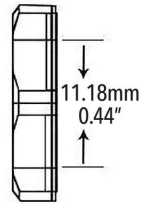

Wet Location Strain Relief for E Series Drivers
 PG7
 Clamping Range dia. 3-6.5mm

Revisions:

4		
3		
2		
1		

Project:

Part number: E-KO-SR

Scale: NTS

Product: WET LOCATION STRAIN RELIEF FOR E SERIES DRIVERS