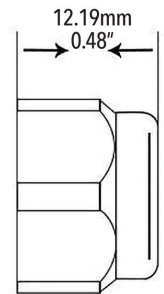

Wet Location Strain Relief for E Series Drivers
 PG7
 Clamping Range dia. 3-6.5mm

Revisions:

4		
3		
2		
1		

Project:

Part number: E-KO-SR

Scale: NTS

Product: WET LOCATION STRAIN RELIEF FOR E SERIES DRIVERS