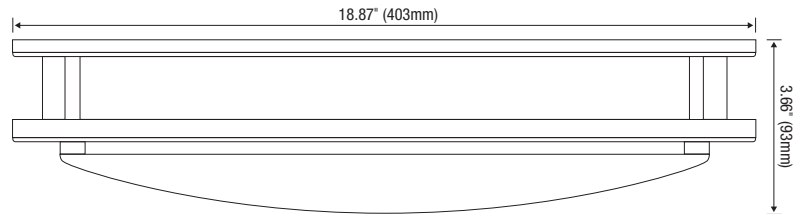

APPLICATIONS

- Kitchens
- Lobbies
- Hallways
- Banquet halls
- Retail
- Restaurants

PRODUCT CODES

CLD - 1625 - XXK - BN

SPECIFICATIONS	
Electrical	120 VAC, 25W
LED Life	50,000 hours
Lumen Output	1875 Lumens
CRI	≥ 80
Colour Temperature	3000K
Housing Finish	Brushed Nickel
Approvals	cETLus listed and Energy Star rated