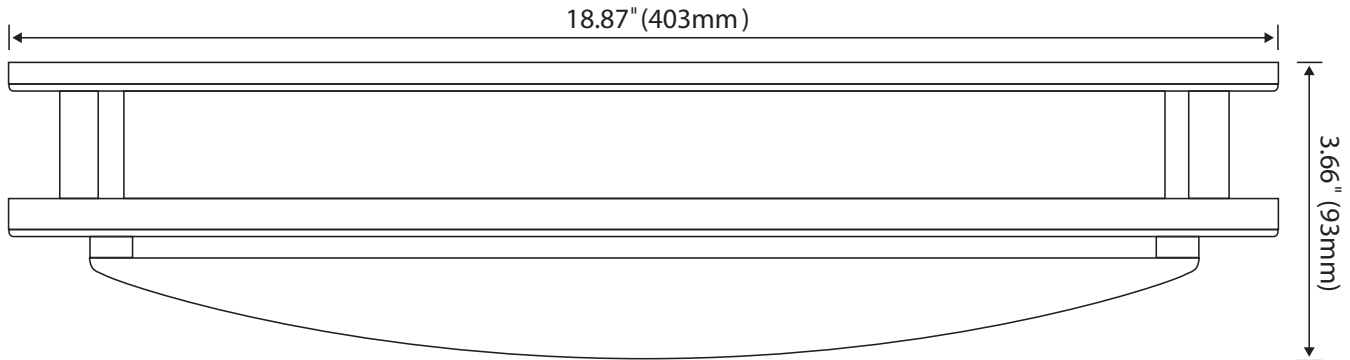

### Features

- Elegant and energy efficient design
- Available in brushed nickel trim
- Suitable for damp location
- Input voltage 120VAC
- Dimmable with most ELV dimmers
- 50,000 hours life
- cETLus listed
- Easy installation
- Maintenance free
- Even light distribution
- 5 year warranty