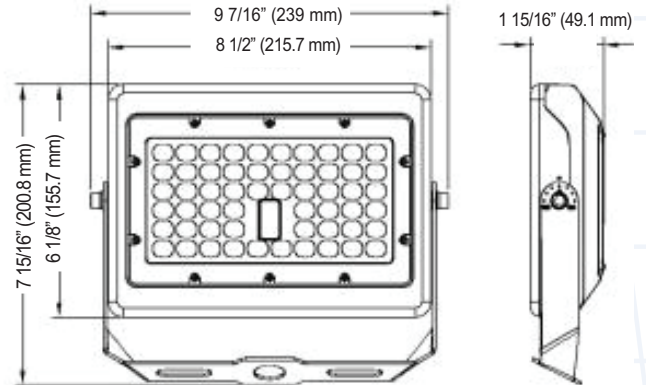

CCT Adjust Mini Flood Light

15W and 30W

50W

Mounting Accessories

Specifications

	CCT Adjust Mini Flood Light
Product Code	FL-15-CT FL-30-CT FL-50-CT
Colour Temperature	Warm White (3000K) Neutral White (4000K) Cool White (5000K)
Input Voltage	100 -277VAC
Power Consumption (W)	15W / 30W / 50W
Lumen Output	15W: 3000K=1725-1950LM / 4000K=2025-2250LM / 5000K=1875-2100LM 30W: 3000K=3450-3900LM / 4000K=4050-4500LM / 5000K=3750-4200LM 50W: 3000K=5750-6500LM / 4000K=6750-7500LM / 5000K=6250-7000LM
LED Type	SMD3030 (1W)
Beam Angle	150° x 120° (7H6V)
Operating Temperature	-20°C to 50°C
Colour Rendering Index	>80
Approvals	cULus listed for wet locations