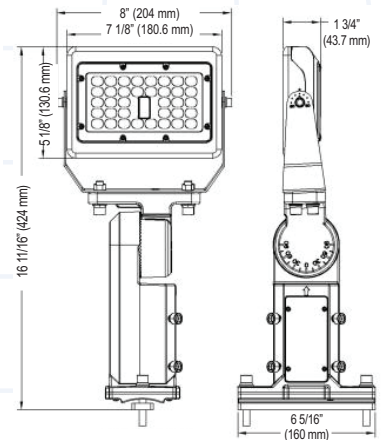

magiclite.com

CCT Adjust Mini Flood Light

15W and 30W

50W

Mounting Accessories

Knuckle mount bracket
(pre-installed)
(To use for junction box mount,
supplied by others)

Trunnion mount bracket
(FL-TR)
(To use for wall and ground
mount)

Yoke mount bracket
(FL-Y-15/30, FL-Y-50)
(To use for wall and ground
mount)

Universal mount bracket
(FL-ADM-15/30, FL-ADM-50)
(For use on poles)

Specifications

	CCT Adjust Mini Flood Light
Product Code	FL-15-CT FL-30-CT FL-50-CT
Colour Temperature	Warm White (3000K) Neutral White (4000K) Cool White (5000K)
Input Voltage	100 -277VAC
Power Consumption (W)	15W / 30W / 50W
Lumen Output	15W: 3000K=1725-1950LM / 4000K=2025-2250LM / 5000K=1875-2100LM 30W: 3000K=3450-3900LM / 4000K=4050-4500LM / 5000K=3750-4200LM 50W: 3000K=5750-6500LM / 4000K=6750-7500LM / 5000K=6250-7000LM
LED Type	SMD3030 (1W)
Beam Angle	150° x 120° (7H6V)
Operating Temperature	-20°C to 50°C
Colour Rendering Index	>80
Approvals	cULus listed for wet locations