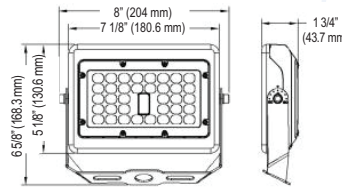

magiclite.com

CCT Adjust Mini Flood Light

15W and 30W

50W

Mounting Accessories

Knuckle mount bracket
(pre-installed)
(To use for junction box mount,
supplied by others)

Trunnion mount bracket
(FL-TR)
(To use for wall and ground
mount)

Yoke mount bracket
(FL-Y-15/30, FL-Y-50)
(To use for wall and ground
mount)

Universal mount bracket
(FL-ADM-15/30, FL-ADM-50)
(For use on poles)

Specifications

	CCT Adjust Mini Flood Light
Product Code	FL-15-CT FL-30-CT FL-50-CT
Colour Temperature	Warm White (3000K) Neutral White (4000K) Cool White (5000K)
Input Voltage	100 -277VAC
Power Consumption (W)	15W / 30W / 50W
Lumen Output	15W: 3000K=1725-1950LM / 4000K=2025-2250LM / 5000K=1875-2100LM 30W: 3000K=3450-3900LM / 4000K=4050-4500LM / 5000K=3750-4200LM 50W: 3000K=5750-6500LM / 4000K=6750-7500LM / 5000K=6250-7000LM
LED Type	SMD3030 (1W)
Beam Angle	150° x 120° (7H6V)
Operating Temperature	-20°C to 50°C
Colour Rendering Index	>80
Approvals	cULus listed for wet locations