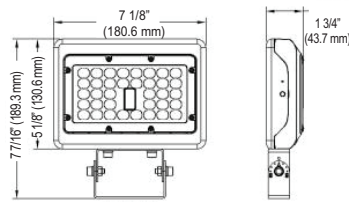

magiclite.com

CCT Adjust Mini Flood Light

15W and 30W

50W

Mounting Accessories

Knuckle mount bracket
(pre-installed)
(To use for junction box mount,
supplied by others)

Trunnion mount bracket
(FL-TR)
(To use for wall and ground
mount)

Yoke mount bracket
(FL-Y-15/30, FL-Y-50)
(To use for wall and ground
mount)

Universal mount bracket
(FL-ADM-15/30, FL-ADM-50)
(For use on poles)

Specifications

	CCT Adjust Mini Flood Light
Product Code	FL-15-CT FL-30-CT FL-50-CT
Colour Temperature	Warm White (3000K) Neutral White (4000K) Cool White (5000K)
Input Voltage	100 -277VAC
Power Consumption (W)	15W / 30W / 50W
Lumen Output	15W: 3000K=1725-1950LM / 4000K=2025-2250LM / 5000K=1875-2100LM 30W: 3000K=3450-3900LM / 4000K=4050-4500LM / 5000K=3750-4200LM 50W: 3000K=5750-6500LM / 4000K=6750-7500LM / 5000K=6250-7000LM
LED Type	SMD3030 (1W)
Beam Angle	150° x 120° (7H6V)
Operating Temperature	-20°C to 50°C
Colour Rendering Index	>80
Approvals	cULus listed for wet locations