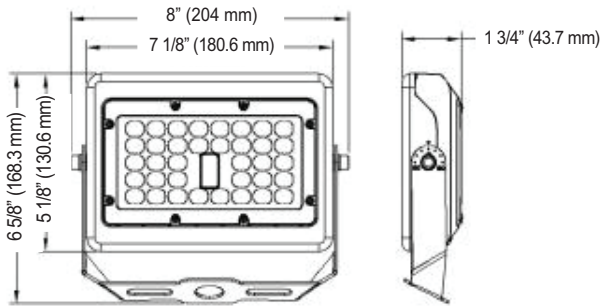

CCT Adjust Mini Flood Light

15W and 30W