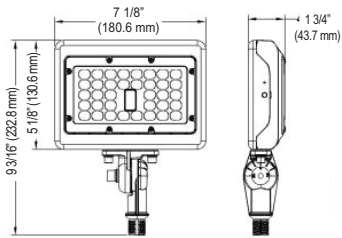

magiclite.com

CCT Adjust Mini Flood Light

15W and 30W

50W

Mounting Accessories

Knuckle mount bracket
(pre-installed)
(To use for junction box mount,
supplied by others)

Trunnion mount bracket
(FL-TR)
(To use for wall and ground
mount)

Yoke mount bracket
(FL-Y-15/30, FL-Y-50)
(To use for wall and ground
mount)

Universal mount bracket
(FL-ADM-15/30, FL-ADM-50)
(For use on poles)

Specifications

	CCT Adjust Mini Flood Light
Product Code	FL-15-CT FL-30-CT FL-50-CT
Colour Temperature	Warm White (3000K) Neutral White (4000K) Cool White (5000K)
Input Voltage	100 -277VAC
Power Consumption (W)	15W / 30W / 50W
Lumen Output	15W: 3000K=1725-1950LM / 4000K=2025-2250LM / 5000K=1875-2100LM 30W: 3000K=3450-3900LM / 4000K=4050-4500LM / 5000K=3750-4200LM 50W: 3000K=5750-6500LM / 4000K=6750-7500LM / 5000K=6250-7000LM
LED Type	SMD3030 (1W)
Beam Angle	150° x 120° (7H6V)
Operating Temperature	-20°C to 50°C
Colour Rendering Index	>80
Approvals	cULus listed for wet locations