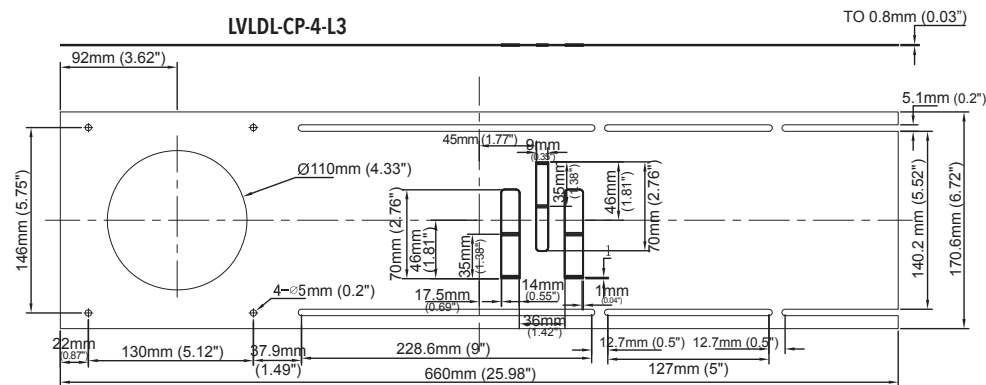

APPLICATIONS

- Kitchens & Pantries
- Laundry Rooms & Bathrooms
- Lobbies & Hallways
- Banquet Halls
- Elevators
- Retail lighting
- Restaurants
- Offices

SPECIFICATIONS

	3 inch	4 inch	6 inch
Power Consumption (W)	6W	9W	12W
Lumens			
2700K	360	686	935
3000K	390	728	975
4000K	420	749	978
Dimming	Yes		
Appearance Size D1 x D2 x H	3.15" x 3.74" x 0.5" (80mm x 95mm x 13mm)	4.17" x 4.73" x 0.5" (106mm x 120mm x 13mm)	6.14" x 6.85" x 0.5" (156mm x 174mm x 13mm)
Dimensions (J-Box) D1 x D2 x H	4.72" x 2.05" x 1.83" (120mm x 52.1mm x 46.5mm)	5.1" x 3.5" x 1.3" (129.6mm x 89mm x 33mm)	
Installation Hole Size	3.35" (85mm)	4.33" (110mm)	6.3" (160mm)
Colour Rendering Index	80+		
Input Voltage	120V		
Colour Temperature	2700K 3000K 4000K		
Approved Location	Wet		

NOTE: Each fixture ships with one constant current power supply.

PRODUCT CODES

LVLDL - YY - CCT - WH - R - L3

3 Colour
Temperature LED
Thin-Line Down
Lights

SIZE
03 - 3"
04 - 4"
06 - 6"

ROUND TRIM RINGS
(Sold Separately)

Interchangeable brushed nickel, black and bronze trim rings available (sold separately).

CONSTRUCTION PLATES

BEAUTY RINGS

Size	D3	D4
3"	84mm (3.31")	114mm (4.49")
4"	109mm (4.29")	139mm (5.47")
6"	160mm (6.3")	194mm (7.64")
8"	210mm (8.27")	245mm (9.65")
10"	261mm (10.28")	293mm (11.54")