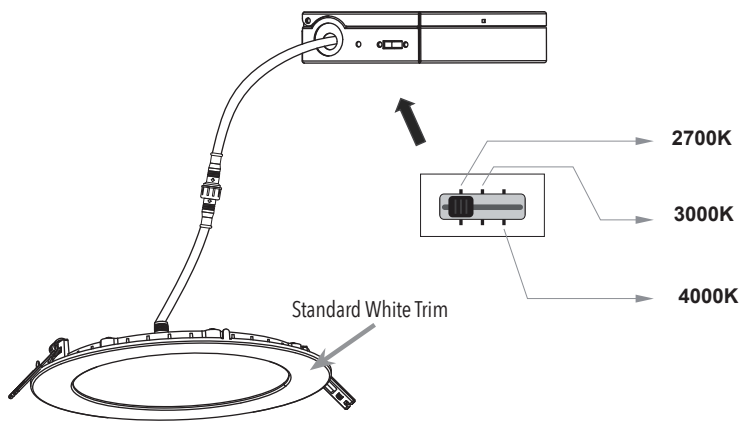

NOTE: Each fixture ships with one constant current power supply.

PRODUCT CODES

LVLDL - YY - CCT - WH - R - L3

3 Colour
Temperature LED
Thin-Line Down
Lights

SIZE
03 - 3"
04 - 4"
06 - 6"

ROUND TRIM RINGS
(Sold Separately)

Interchangeable brushed nickel, black and bronze trim rings available (sold separately).

CONSTRUCTION PLATES

BEAUTY RINGS

Size	D3	D4
3"	84mm (3.31")	114mm (4.49")
4"	109mm (4.29")	139mm (5.47")
6"	160mm (6.3")	194mm (7.64")
8"	210mm (8.27")	245mm (9.65")
10"	261mm (10.28")	293mm (11.54")