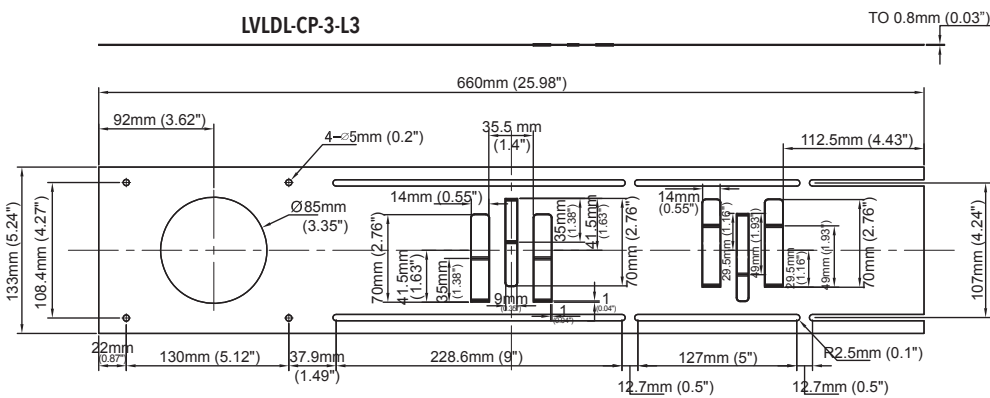

APPLICATIONS

- Kitchens & Pantries
- Laundry Rooms & Bathrooms
- Lobbies & Hallways
- Banquet Halls
- Elevators
- Retail lighting
- Restaurants
- Offices

SPECIFICATIONS

	3 inch	4 inch	6 inch
Power Consumption (W)	6W	9W	12W
Lumens			
2700K	360	686	935
3000K	390	728	975
4000K	420	749	978
Dimming	Yes		
Appearance Size D1 x D2 x H	3.15" x 3.74" x 0.5" (80mm x 95mm x 13mm)	4.17" x 4.73" x 0.5" (106mm x 120mm x 13mm)	6.14" x 6.85" x 0.5" (156mm x 174mm x 13mm)
Dimensions (J-Box) D1 x D2 x H	4.72" x 2.05" x 1.83" (120mm x 52.1mm x 46.5mm)	5.1" x 3.5" x 1.3" (129.6mm x 89mm x 33mm)	
Installation Hole Size	3.35" (85mm)	4.33" (110mm)	6.3" (160mm)
Colour Rendering Index	80+		
Input Voltage	120V		
Colour Temperature	2700K 3000K 4000K		
Approved Location	Wet		

NOTE: Each fixture ships with one constant current power supply.

PRODUCT CODES

LVLDL - YY - CCT - WH - R - L3

3 Colour
Temperature LED
Thin-Line Down
Lights

SIZE
03 - 3"
04 - 4"
06 - 6"

ROUND TRIM RINGS
(Sold Separately)

Interchangeable brushed nickel, black and bronze trim rings available (sold separately).

CONSTRUCTION PLATES

BEAUTY RINGS

Size	D3	D4
3"	84mm (3.31")	114mm (4.49")
4"	109mm (4.29")	139mm (5.47")
6"	160mm (6.3")	194mm (7.64")
8"	210mm (8.27")	245mm (9.65")
10"	261mm (10.28")	293mm (11.54")