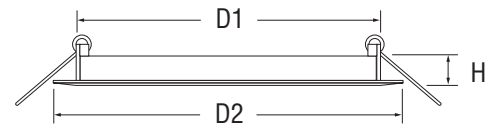

NOTE: Each fixture ships with one constant current power supply.

PRODUCT CODES

LVLDL - YY - CCT - WH - R - L3

3 Colour
Temperature LED
Thin-Line Down
Lights

SIZE
03 - 3"
04 - 4"
06 - 6"

ROUND TRIM RINGS
(Sold Separately)

Interchangeable brushed nickel, black and bronze trim rings available (sold separately).

CONSTRUCTION PLATES

BEAUTY RINGS

Size	D3	D4
3"	84mm (3.31")	114mm (4.49")
4"	109mm (4.29")	139mm (5.47")
6"	160mm (6.3")	194mm (7.64")
8"	210mm (8.27")	245mm (9.65")
10"	261mm (10.28")	293mm (11.54")