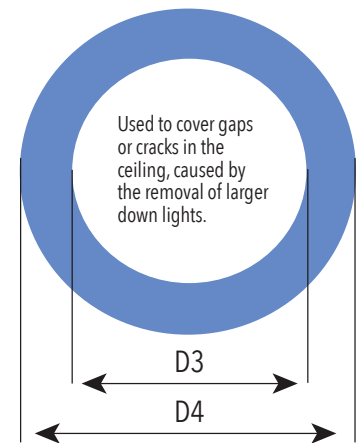

- Energy Star rated - up to 80% energy savings
- Dimmable to 5% with most ELV dimmers
- 120° beam spread
- Adjustable colour temperature 2700K/3000K/4000K
- Two spring loaded clips to attach to any ceiling material
- Wet locations listed
- Temperature rating: -20°C-45°C
- No IC can required, for direct contact with insulation and combustible materials
- The driver is wired for 120V input
- 50,000 hour life
- 5 year limited warranty
- Airtight
- cETLus and Energy Star listed
- White finish
- Interchangeable brushed nickel, black and bronze trim rings available (sold separately)

† White finish only.

STEP-DOWN TRANSFORMERS

DLT-347

Step-down transformer 347/120V AC
25VA (non-dimmable)

DLT-60-347

Step-down transformer 347/120V AC
60VA (non-dimmable)

DLT-100-347

Step-down transformer 347/120V AC
100VA (non-dimmable)

Interchangeable brushed nickel, black and bronze trim rings available (sold separately).

CONSTRUCTION PLATES

BEAUTY RINGS

Size	D3	D4
3"	84mm (3.31")	114mm (4.49")
4"	109mm (4.29")	139mm (5.47")
6"	160mm (6.3")	194mm (7.64")
8"	210mm (8.27")	245mm (9.65")
10"	261mm (10.28")	293mm (11.54")