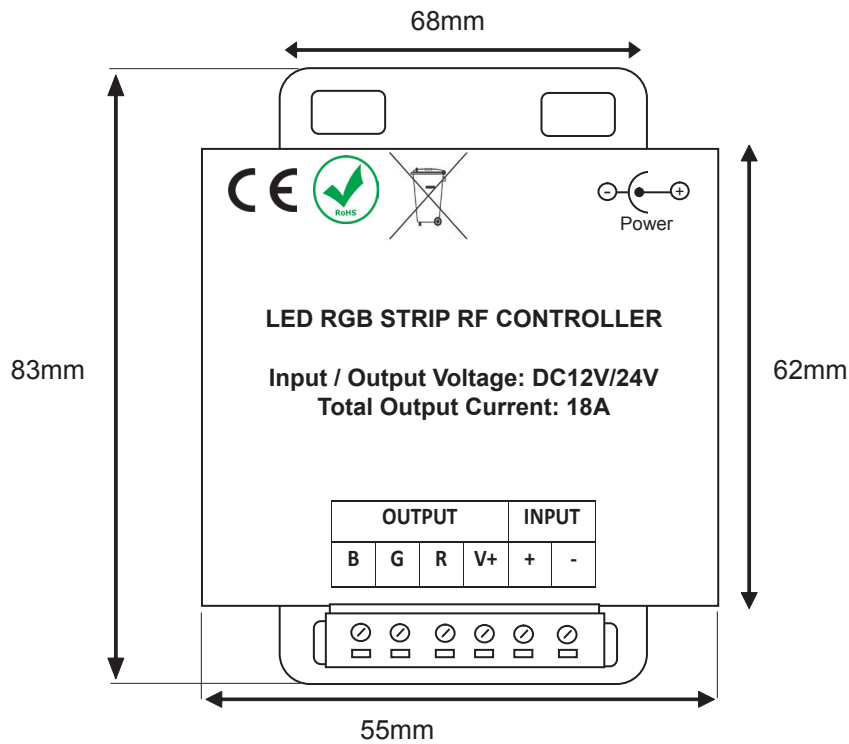

-  - Turn controller and lights ON/OFF
-  - Activates dynamic color changing modes: press to switch through 15 different modes
-  - Activates static color modes: press to switch between white static color mode and color wheel selector static color modes
-  - Increase brightness/speed
-  - Decrease brightness/speed
-  - Directly select static color in static color mode

All dimensions in mm

Revisions:

| | | |
|---|--|--|
| 4 | | |
| 3 | | |
| 2 | | |
| 1 | | |

Project:

Part number: LT-09S-RF

Scale: NTS

Product: 3 CHAN. CONTROLLER RGB TAPELIGHT

Type: