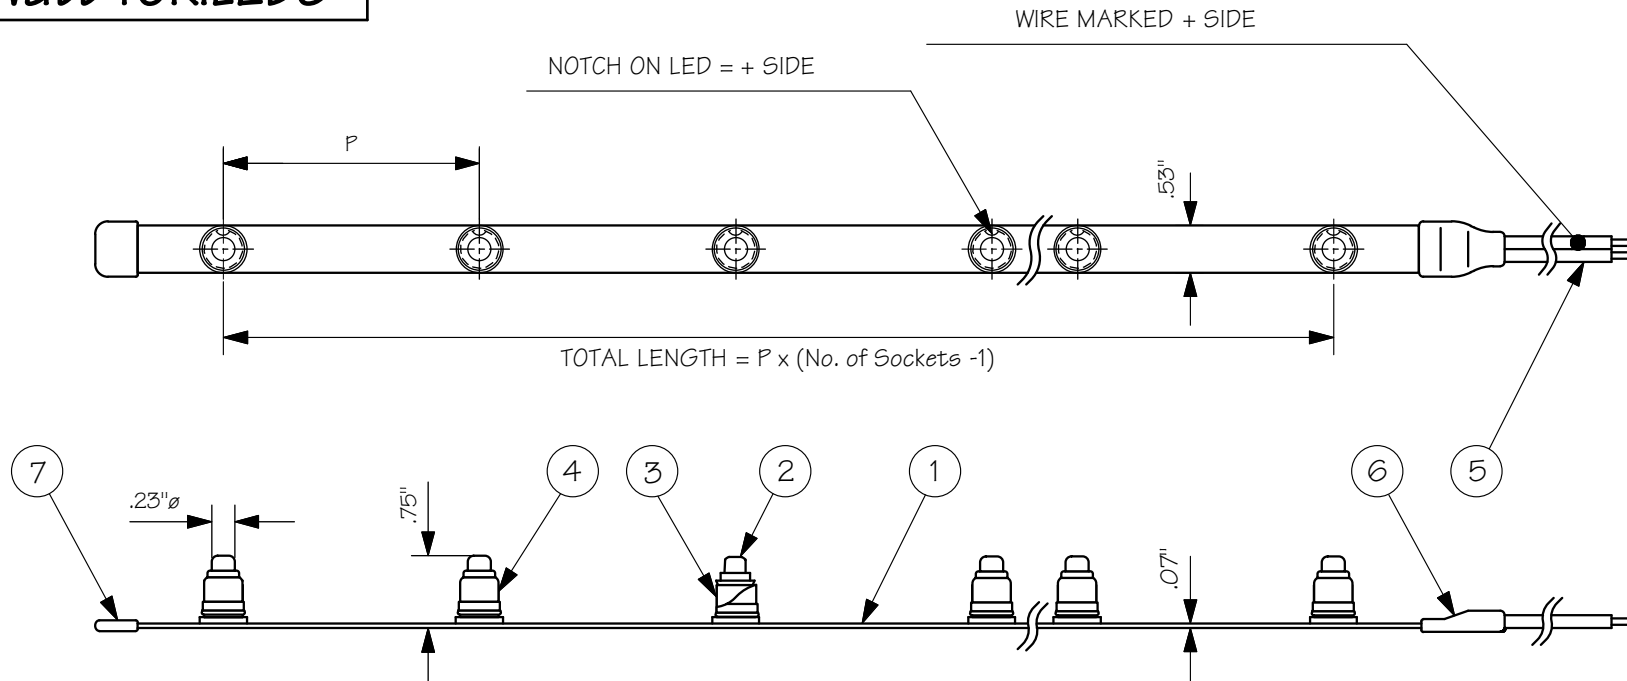

# LS-0.1 Watt TOKILEDS®

CATALOG#	P (INCH)	MAX. LENGTH
LSW-15-(LED CODE)	0.6" ± .08	20 FT.
LSW-30-(LED CODE)	1.2 ± .08	40 FT.
LSW-50-(LED CODE)	2 ± .08	66 FT.
LSW-80-(LED CODE)	3 ± .12	88 FT.
LS(W,C,B)-100-(LED CODE)	4 ± .16	98 FT.
LS(W,C,B)-150-(LED CODE)	6 ± .20	120 FT.
LS(W,C,B)-300-(LED CODE)	12 ± .40	164 FT.

LS CABLE COLOR CODE: W=WHITE, C=CLEAR, B=BROWN  
 CLEAR AND BROWN AVAILABLE IN 4", 6" AND 12" SPACING ONLY

0.1 WATT TOKILEDS® 8VDC/12.5mA			
PART#	LED CODE	COLOR	LUMEN
TLED-LW	LW	2000K WHITE	3.0Lm
TLED-WW	WW	2400K WHITE	2.7Lm
TLED-IW	IW	3000K WHITE	3.3Lm
TLED-WH	WH	6500K WHITE	4.2Lm
TLED-AM	AM	AMBER	0.6Lm
TLED-BL	BL	BLUE	0.8Lm
TLED-GR	GR	GREEN	3.3Lm
TLED-MG	MG	MAGENTA	1.0Lm
TLED-PL	PL	PURPLE	0.6Lm
TLED-RD	RD	RED	0.4Lm

## TOKISTAR LIGHTING INC.

1015 E. DISCOVERY LANE  
 ANAHEIM, CA 92801  
 TEL: 714 772 7005 FAX: 714 772 7014  
 email: info@tokistar.com Website: tokistar.com

TAPELIGHT SERIES SUBMITTAL	NO.	PART	MATERIAL
CATALOG#: LS_-(LED CODE)	1	CABLE	PVC INSULATION WITH PLATED COPPER CONDUCTORS
DATE: MAY 1, 2018	2	LED	SOLID STATE LED
DRAWN BY: R. CORDOVA	3	LAMP SOCKET	POLYCARBONATE WITH PLATED COPPER CONTACTS
SCALE: 1:2	4	CAP	SILICONE (CLEAR)
WEIGHT: 31g/ft.	5	LEAD WIRE	PVC INSULATION WITH PLATED #12 AWG X 2
	6	CORD PROTECTOR	PVC
	7	END CAP	PVC