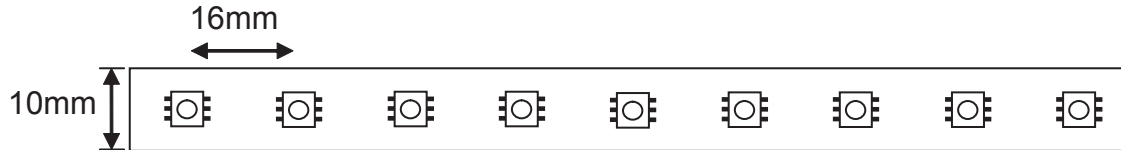

LED Type High Brightness 5060 SMD LEDs  
 # of LEDs per foot (304mm) 18  
 Viewing Angle 120°  
 LED Life 50,000 hours  
 Colour Temperature 6500K  
 Lumen Output 327 Lumens per ft Cool White  
 CRI 80+  
 Custom Cuttable 4"  
 Operating Voltage 24V DC  
 Maximum Single Run 20' (6.08M)  
 Power Consumption 4.3W / ft (304mm)  
 LED Spacing 16mm  
 Approvals cETLus  
 Adhesive 3M double side adhesive tape  
 IP Rating IP66

Revisions:

4		
3		
2		
1		

Project:

Part number: LP-5060-60-24OD-CW

Scale: NTS

Product: HIGH POWER TAPE LIGHT 4.3W/FT OUTDOOR USE COOL WHITE

Type:

Date: