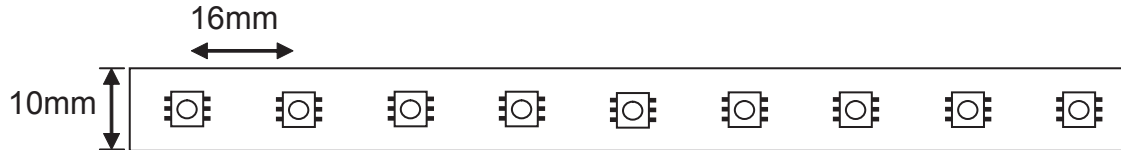

LED Type High Brightness 5060 SMD LEDs
 # of LEDs per foot (304mm) 18
 Viewing Angle 120°
 LED Life 50,000 hours to 70% initial lumen output
 Colour Temperature 3000K (+/- 200K)
 Lumen Output 285 Lumens per ft
 CRI 90+
 Custom Cuttable 1.3"
 Operating Voltage 24V DC
 Maximum Single Run 20' (6.08M)
 Power Consumption 4.3W / ft
 LED Spacing 16mm
 Approvals cETLus
 Adhesive 3M double side adhesive tape

Revisions:

4		
3		
2		
1		

Project:

Part number: LP-5060-60-24-3000K-H90

Scale: NTS

Product: HIGH POWER TAPE LIGHT 4.3W/FT INDOOR USE WARM WHITE

Type:

Date: