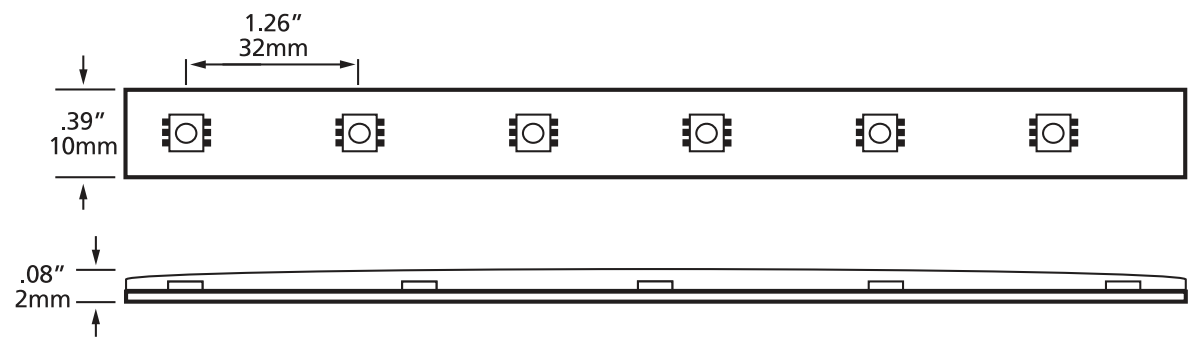

LED Type High Brightness 5060 SMD LEDs
 # of LEDs per foot (304mm) 9
 Viewing Angle 120°
 LED Life 50,000 hours
 Colour Temperature 3000K (+/- 200K)
 Lumen Output 145 Lumens per foot
 CRI >90
 Custom Cuttable 6.5"
 Operating Voltage 24V DC
 Maximum Single Run 40' (12.2M)
 Power Consumption 2.2W / ft
 LED Spacing 32mm
 Approvals CETL
 Adhesive 3M double side adhesive tape

Revisions:

4		
3		
2		
1		

Project:

Part number: LP-5060-30-24OD-3000K-H90

Scale: NTS

Product: LOW POWER TAPE LIGHT, CRI>90, 3000K, WARM WHITE, OUTDOOR USE

Type:

Date: