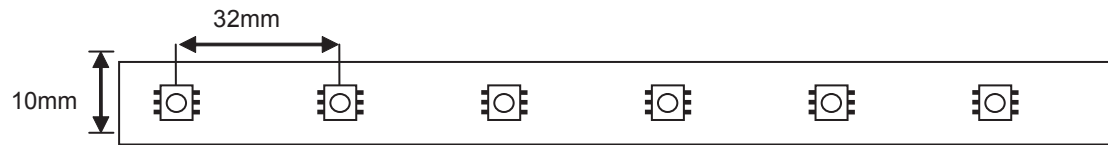

LED Type High Brightness 5060 SMD LEDs
 # of LEDs per foot (304mm) 9
 Viewing Angle 120°
 LED Life 50,000 hours
 Colour Temperature Cool White 6500K
 Lumen Output 163.5 Lumens per ft Cool White
 CRI 80+
 Custom Cuttable 6.5"
 Operating Voltage 24V DC
 Maximum Single Run 20' (6.08M)
 Power Consumption 2.2W / ft
 LED Spacing 32mm
 Approvals cETLus
 Adhesive 3M double side adhesive tape

Revisions:

| | | |
|---|--|--|
| 4 | | |
| 3 | | |
| 2 | | |
| 1 | | |

Project:

Part number: LP-5060-30-24-CW

Scale: NTS

Product: HIGH POWER TAPE LIGHT 2.2W/FT INDOOR USE COOL WHITE

Type:

Date: