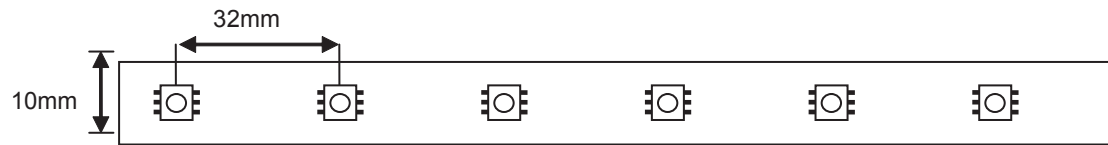

LED Type High Brightness 5060 SMD LEDs
 # of LEDs per foot (304mm) 9
 Viewing Angle 120°
 LED Life 50,000 hours
 Colour Temperature Cool White 6500K
 Lumen Output 163.5 Lumens per ft Cool White
 CRI 90+
 Custom Cuttable 6.5"
 Operating Voltage 24V DC
 Maximum Single Run 20' (6.08M)
 Power Consumption 2.2W / ft
 LED Spacing 32mm
 Approvals cETLus
 Adhesive 3M double side adhesive tape

Revisions:

4		
3		
2		
1		

Project:

Part number: LP-5060-30-24-6500K-H90

Scale: NTS

Product: HIGH POWER TAPE LIGHT 2.2W/FT INDOOR USE COOL WHITE

Type:

Date: