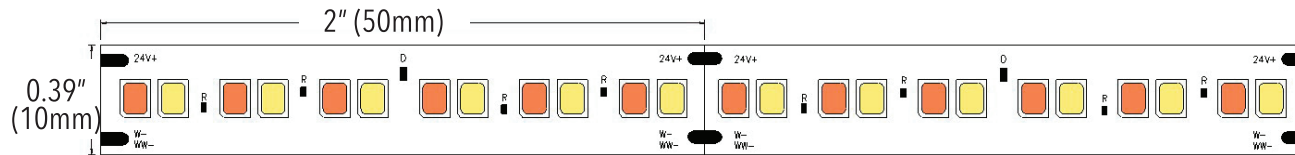

LP-2835-DIM-WW-H90-16FT
 LP-2835-DIM-WW-H90-100FT
 LP-2835-DIM-WW-H90-XX (custom cuts)

Electrical 24V DC, 5.5W/FT
 LED Type Epistar
 Viewing Angle 120°
 LED Life 50,000 hours
 # of LEDs per foot 240
 Maximum single run 16'
 Custom cuttable 50mm (2")
 Lumen Output 449LM/FT
 Colour Temperature 1800K-3000K
 CRI >90
 Approvals cETLus

Revisions:

4		
3		
2		
1		

	Project:	Part number: LP-2835-DIM-WW-H90	Scale: NTS
	Product: Dim to Warm	Type:	Date: